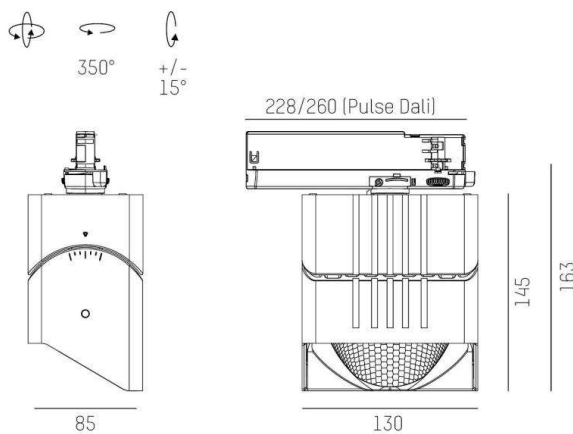

ARTIS

704-111010189050v1

ARTIS 1 TRACK TRACK SPOTLIGHT WITH 3 PH ADAPTER made of aluminium, white, similar to RAL 9016, high-efficiently vacuum deposited synthetic reflector beam asymmetric, light output direct, swiveling 350°, tilting 30°, with converter, max. 800mA, dimmability: not dimmable, adapter/ceiling base white, IP20 with the option of attaching the Lightguider for lighting the 3rd level

DRAWING

TECHNICAL DETAILS

System perform. [W]	32
Bulb type	LED
Luminous flux [lm]	4100
Current sec. [mA]	800
Colour temp. [K]	3000K
CRI	HE>90
Optics	vacuum deposited synthetic reflector
Designer	INHOUSE
Converter	with converter
Dimming	not dimmable
Light output	direct
Beam angle [°]	asymmetrisch
Voltage [V]	220-240V 50/60Hz
Material	aluminium
Length [mm]	171,5
Width [mm]	85
Height [mm]	163
IP protection class	IP20
Voltage class	protection cl. II
Net weight [kg]	1,11
Colour lamp	white
RAL	9016
Colour adapter/ceiling base	white
EAN-Number	9010870315693
Lifetime [h]	L80 B10 50 000
Energy efficiency cl.	D
No. of luminaires B16A	36

LIGHT DISTRIBUTION CURVE

The values are rated values. Power and luminous flux are initially subject to a tolerance of +/- 10%. Colour temperature tolerance: +/- 150 K. The values apply to an ambient temperature of 25°C unless otherwise specified.