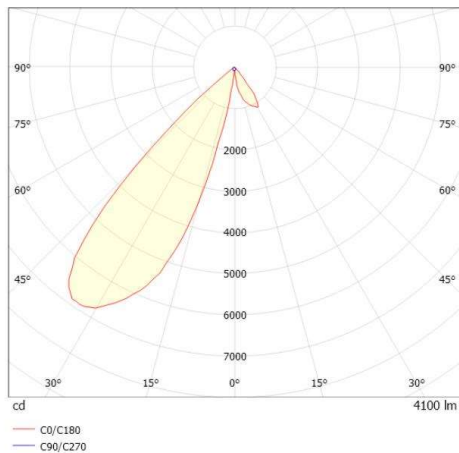

ARTIS

704-111010189050v1

ARTIS 1 TRACK TRACK SPOTLIGHT WITH 3 PH ADAPTER made of aluminium, white, similar to RAL 9016, high-efficiently vacuum deposited synthetic reflector beam asymmetric, light output direct, swiveling 350°, tilting 30°, with converter, max. 800mA, dimmability: not dimmable, adapter/ceiling base white, IP20 with the option of attaching the Lightguider for lighting the 3rd level

DRAWING

TECHNICAL DETAILS

System perform. [W]	32
Bulb type	LED
Luminous flux [lm]	4100
Current sec. [mA]	800
Colour temp. [K]	3000K
CRI	HE>90
Optics	vacuum deposited synthetic reflector
Designer	INHOUSE
Converter	with converter
Dimming	not dimmable
Light output	direct
Beam angle [°]	asymmetrisch
Voltage [V]	220-240V 50/60Hz
Material	aluminium
Length [mm]	171,5
Width [mm]	85
Height [mm]	163
IP protection class	IP20
Voltage class	protection cl. II
Net weight [kg]	1,11
Colour lamp	white
RAL	9016
Colour adapter/ceiling base	white
EAN-Number	9010870315693
Lifetime [h]	L80 B10 50 000
Energy efficiency cl.	D
No. of luminaires B16A	36

LIGHT DISTRIBUTION CURVE

The values are rated values. Power and luminous flux are initially subject to a tolerance of +/- 10%. Colour temperature tolerance: +/- 150 K. The values apply to an ambient temperature of 25°C unless otherwise specified.