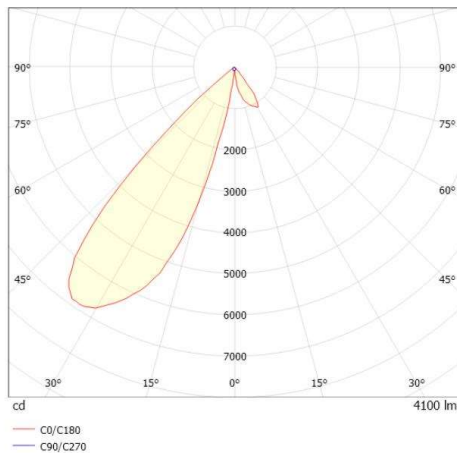

ARTIS

704-11101018905bv1

ARTIS 1 TRACK TRACK SPOTLIGHT WITH 3 PH ADAPTER made of aluminium, white, similar to RAL 9016, high-efficiently vacuum deposited synthetic reflector beam asymmetric, light output direct, swiveling 350°, tilting 30°, with converter, max. 800mA, dimmability: Smart bluetooth, adapter/ceiling base white, IP20 with the option of attaching the Lightguider for lighting the 3rd level

DRAWING

LIGHT DISTRIBUTION CURVE

TECHNICAL DETAILS

System perform. [W]	32
Bulb type	LED
Luminous flux [lm]	4100
Current sec. [mA]	800
Colour temp. [K]	3000K
CRI	HE>90
Optics	vacuum deposited synthetic reflector
Designer	INHOUSE
Converter	with converter
Light output	direct
Beam angle [°]	asymmetrisch
Voltage [V]	220-240V 50/60Hz
Material	aluminium
Length [mm]	171,5
Width [mm]	85
Height [mm]	163
IP protection class	IP20
Voltage class	protection cl. II
Net weight [kg]	1,95
Colour lamp	white
RAL	9016
Colour adapter/ceiling base	white
EAN-Number	9010870315679
Lifetime [h]	L80 B10 50 000
Energy efficiency cl.	D
No. of luminaires B16A	50