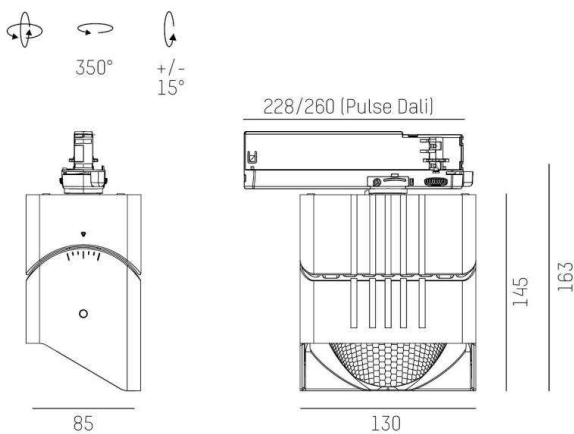

ARTIS

704-11101018905pv1

ARTIS 1 TRACK TRACK SPOTLIGHT WITH 3 PH ADAPTER made of aluminium, white, similar to RAL 9016, high-efficiently vacuum deposited synthetic reflector beam asymmetric, light output direct, swiveling 350°, tilting 30°, with converter, max. 800mA, dimmability: Pulse-DALI, adapter/ceiling base white, IP20 with the option of attaching the Lightguider for lighting the 3rd level

DRAWING

TECHNICAL DETAILS

System perform. [W]	32
Bulb type	LED
Luminous flux [lm]	4100
Current sec. [mA]	800
Colour temp. [K]	3000K
CRI	HE>90
Optics	vacuum deposited synthetic reflector
Designer	INHOUSE
Converter	with converter
Light output	direct
Beam angle [°]	asymmetrisch
Voltage [V]	220-240V 50/60Hz
Material	aluminium
Length [mm]	171,5
Width [mm]	85
Height [mm]	163
IP protection class	IP20
Voltage class	protection cl. II
Net weight [kg]	1,15
Colour lamp	white
RAL	9016
Colour adapter/ceiling base	white
EAN-Number	9010870315686
Lifetime [h]	L80 B10 50 000
Energy efficiency cl.	D
No. of luminaires B16A	50

LIGHT DISTRIBUTION CURVE

The values are rated values. Power and luminous flux are initially subject to a tolerance of +/- 10%. Colour temperature tolerance: +/- 150 K. The values apply to an ambient temperature of 25°C unless otherwise specified.