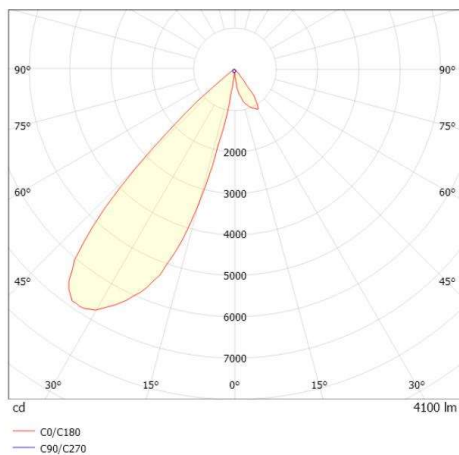

ARTIS

704-11101018905pv1

ARTIS 1 TRACK TRACK SPOTLIGHT WITH 3 PH ADAPTER made of aluminium, white, similar to RAL 9016, high-efficiently vacuum deposited synthetic reflector beam asymmetric, light output direct, swiveling 350°, tilting 30°, with converter, max. 800mA, dimmability: Pulse-DALI, adapter/ceiling base white, IP20 with the option of attaching the Lightguider for lighting the 3rd level

DRAWING

TECHNICAL DETAILS

System perform. [W]	32
Bulb type	LED
Luminous flux [lm]	4100
Current sec. [mA]	800
Colour temp. [K]	3000K
CRI	HE>90
Optics	vacuum deposited synthetic reflector
Designer	INHOUSE
Converter	with converter
Light output	direct
Beam angle [°]	asymmetrisch
Voltage [V]	220-240V 50/60Hz
Material	aluminium
Length [mm]	171,5
Width [mm]	85
Height [mm]	163
IP protection class	IP20
Voltage class	protection cl. II
Net weight [kg]	1,15
Colour lamp	white
RAL	9016
Colour adapter/ceiling base	white
EAN-Number	9010870315686
Lifetime [h]	L80 B10 50 000
Energy efficiency cl.	D
No. of luminaires B16A	50

LIGHT DISTRIBUTION CURVE

The values are rated values. Power and luminous flux are initially subject to a tolerance of +/- 10%. Colour temperature tolerance: +/- 150 K. The values apply to an ambient temperature of 25°C unless otherwise specified.