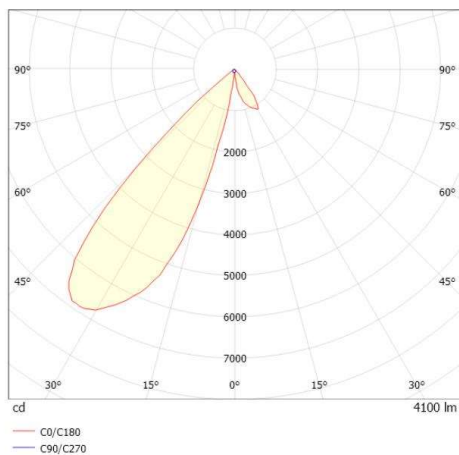

ARTIS

704-111010189060v1

ARTIS 1 TRACK TRACK SPOTLIGHT WITH 3 PH ADAPTER made of aluminium, black, similar to RAL 9005, high-efficiently vacuum deposited synthetic reflector beam asymmetric, light output direct, swiveling 350°, tilting 30°, with converter, max. 800mA, dimmability: not dimmable, adapter/ceiling base black, IP20 with the option of attaching the Lightguider for lighting the 3rd level

DRAWING

TECHNICAL DETAILS

System perform. [W]	32
Bulb type	LED
Luminous flux [lm]	4100
Current sec. [mA]	800
Colour temp. [K]	3000K
CRI	HE>90
Optics	vacuum deposited synthetic reflector
Designer	INHOUSE
Converter	with converter
Dimming	not dimmable
Light output	direct
Beam angle [°]	asymmetrisch
Voltage [V]	220-240V 50/60Hz
Material	aluminium
Length [mm]	171,5
Width [mm]	85
Height [mm]	163
IP protection class	IP20
Voltage class	protection cl. II
Net weight [kg]	1,19
Colour lamp	black
RAL	9005
Colour adapter/ceiling base	black
EAN-Number	9010870315723
Lifetime [h]	L80 B10 50 000
Energy efficiency cl.	D
No. of luminaires B16A	36

LIGHT DISTRIBUTION CURVE

The values are rated values. Power and luminous flux are initially subject to a tolerance of +/- 10%. Colour temperature tolerance: +/- 150 K. The values apply to an ambient temperature of 25°C unless otherwise specified.