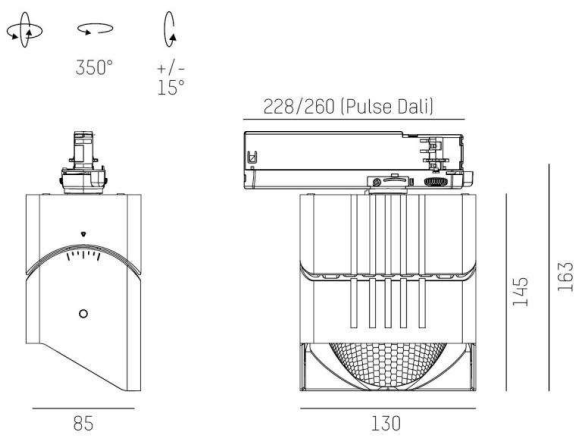

ARTIS

704-111010189060v1

ARTIS 1 TRACK TRACK SPOTLIGHT WITH 3 PH ADAPTER made of aluminium, black, similar to RAL 9005, high-efficiently vacuum deposited synthetic reflector beam asymmetric, light output direct, swiveling 350°, tilting 30°, with converter, max. 800mA, dimmability: not dimmable, adapter/ceiling base black, IP20 with the option of attaching the Lightguider for lighting the 3rd level

DRAWING

TECHNICAL DETAILS

System perform. [W]	32
Bulb type	LED
Luminous flux [lm]	4100
Current sec. [mA]	800
Colour temp. [K]	3000K
CRI	HE>90
Optics	vacuum deposited synthetic reflector
Designer	INHOUSE
Converter	with converter
Dimming	not dimmable
Light output	direct
Beam angle [°]	asymmetrisch
Voltage [V]	220-240V 50/60Hz
Material	aluminium
Length [mm]	171,5
Width [mm]	85
Height [mm]	163
IP protection class	IP20
Voltage class	protection cl. II
Net weight [kg]	1,19
Colour lamp	black
RAL	9005
Colour adapter/ceiling base	black
EAN-Number	9010870315723
Lifetime [h]	L80 B10 50 000
Energy efficiency cl.	D
No. of luminaires B16A	36

LIGHT DISTRIBUTION CURVE

The values are rated values. Power and luminous flux are initially subject to a tolerance of +/- 10%. Colour temperature tolerance: +/- 150 K. The values apply to an ambient temperature of 25°C unless otherwise specified.