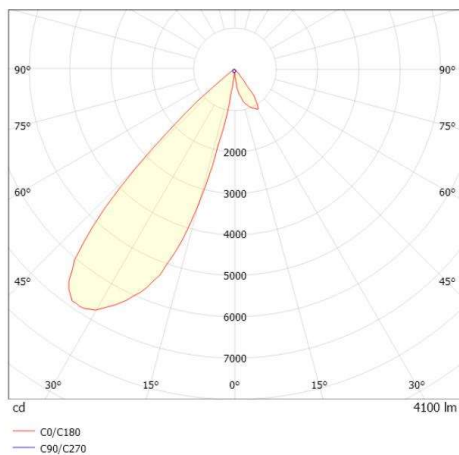

ARTIS

704-11101018906bv1

ARTIS 1 TRACK TRACK SPOTLIGHT WITH 3 PH ADAPTER made of aluminium, black, similar to RAL 9005, high-efficiently vacuum deposited synthetic reflector beam asymmetric, light output direct, swiveling 350°, tilting 30°, with converter, max. 800mA, dimmability: Smart bluetooth, adapter/ceiling base black, IP20 with the option of attaching the Lightguider for lighting the 3rd level

DRAWING

TECHNICAL DETAILS

System perform. [W]	32
Bulb type	LED
Luminous flux [lm]	4100
Current sec. [mA]	800
Colour temp. [K]	3000K
CRI	HE>90
Optics	vacuum deposited synthetic reflector
Designer	INHOUSE
Converter	with converter
Light output	direct
Beam angle [°]	asymmetrisch
Voltage [V]	220-240V 50/60Hz
Material	aluminium
Length [mm]	171,5
Width [mm]	85
Height [mm]	163
IP protection class	IP20
Voltage class	protection cl. II
Net weight [kg]	1,28
Colour lamp	black
RAL	9005
Colour adapter/ceiling base	black
EAN-Number	9010870315709
Lifetime [h]	L80 B10 50 000
Energy efficiency cl.	D
No. of luminaires B16A	50

LIGHT DISTRIBUTION CURVE

The values are rated values. Power and luminous flux are initially subject to a tolerance of +/- 10%. Colour temperature tolerance: +/- 150 K. The values apply to an ambient temperature of 25°C unless otherwise specified.