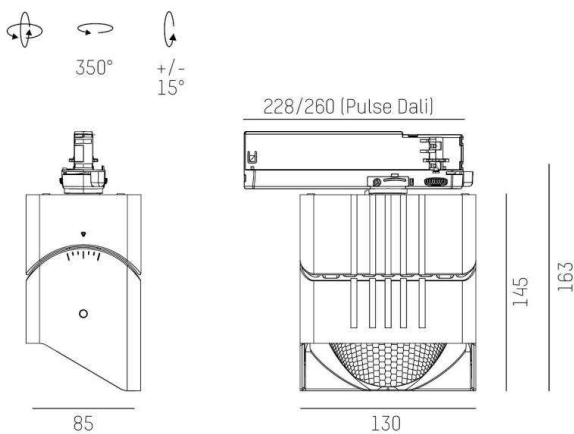

ARTIS

704-11101018906bv1

ARTIS 1 TRACK TRACK SPOTLIGHT WITH 3 PH ADAPTER made of aluminium, black, similar to RAL 9005, high-efficiently vacuum deposited synthetic reflector beam asymmetric, light output direct, swiveling 350°, tilting 30°, with converter, max. 800mA, dimmability: Smart bluetooth, adapter/ceiling base black, IP20 with the option of attaching the Lightguider for lighting the 3rd level

DRAWING

TECHNICAL DETAILS

System perform. [W]	32
Bulb type	LED
Luminous flux [lm]	4100
Current sec. [mA]	800
Colour temp. [K]	3000K
CRI	HE>90
Optics	vacuum deposited synthetic reflector
Designer	INHOUSE
Converter	with converter
Light output	direct
Beam angle [°]	asymmetrisch
Voltage [V]	220-240V 50/60Hz
Material	aluminium
Length [mm]	171,5
Width [mm]	85
Height [mm]	163
IP protection class	IP20
Voltage class	protection cl. II
Net weight [kg]	1,28
Colour lamp	black
RAL	9005
Colour adapter/ceiling base	black
EAN-Number	9010870315709
Lifetime [h]	L80 B10 50 000
Energy efficiency cl.	D
No. of luminaires B16A	50

LIGHT DISTRIBUTION CURVE

The values are rated values. Power and luminous flux are initially subject to a tolerance of +/- 10%. Colour temperature tolerance: +/- 150 K. The values apply to an ambient temperature of 25°C unless otherwise specified.