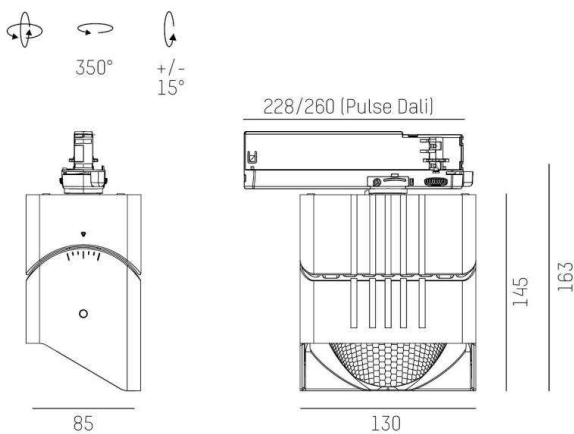

ARTIS

704-11101018906pv1

ARTIS 1 TRACK TRACK SPOTLIGHT WITH 3 PH ADAPTER made of aluminium, black, similar to RAL 9005, high-efficiently vacuum deposited synthetic reflector beam asymmetric, light output direct, swiveling 350°, tilting 30°, with converter, max. 800mA, dimmability: Pulse-DALI, adapter/ceiling base black, IP20 with the option of attaching the Lightguider for lighting the 3rd level

DRAWING

TECHNICAL DETAILS

System perform. [W]	32
Bulb type	LED
Luminous flux [lm]	4100
Current sec. [mA]	800
Colour temp. [K]	3000K
CRI	HE>90
Optics	vacuum deposited synthetic reflector
Designer	INHOUSE
Converter	with converter
Light output	direct
Beam angle [°]	asymmetrisch
Voltage [V]	220-240V 50/60Hz
Material	aluminium
Length [mm]	171,5
Width [mm]	85
Height [mm]	163
IP protection class	IP20
Voltage class	protection cl. II
Net weight [kg]	1,23
Colour lamp	black
RAL	9005
Colour adapter/ceiling base	black
EAN-Number	9010870315716
Lifetime [h]	L80 B10 50 000
Energy efficiency cl.	D
No. of luminaires B16A	50

LIGHT DISTRIBUTION CURVE

The values are rated values. Power and luminous flux are initially subject to a tolerance of +/- 10%. Colour temperature tolerance: +/- 150 K. The values apply to an ambient temperature of 25°C unless otherwise specified.