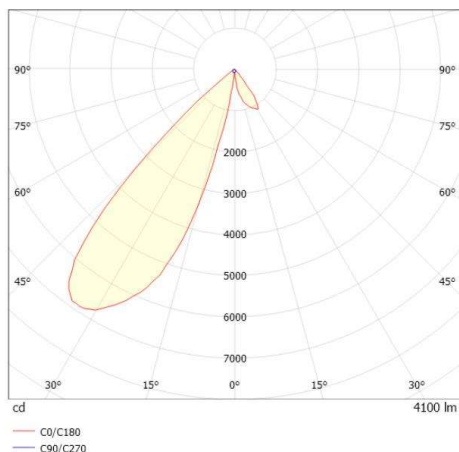

ARTIS

704-11101018906pv1

ARTIS 1 TRACK TRACK SPOTLIGHT WITH 3 PH ADAPTER made of aluminium, black, similar to RAL 9005, high-efficiently vacuum deposited synthetic reflector beam asymmetric, light output direct, swiveling 350°, tilting 30°, with converter, max. 800mA, dimmability: Pulse-DALI, adapter/ceiling base black, IP20 with the option of attaching the Lightguider for lighting the 3rd level

DRAWING

TECHNICAL DETAILS

System perform. [W]	32
Bulb type	LED
Luminous flux [lm]	4100
Current sec. [mA]	800
Colour temp. [K]	3000K
CRI	HE>90
Optics	vacuum deposited synthetic reflector
Designer	INHOUSE
Converter	with converter
Light output	direct
Beam angle [°]	asymmetrisch
Voltage [V]	220-240V 50/60Hz
Material	aluminium
Length [mm]	171,5
Width [mm]	85
Height [mm]	163
IP protection class	IP20
Voltage class	protection cl. II
Net weight [kg]	1,23
Colour lamp	black
RAL	9005
Colour adapter/ceiling base	black
EAN-Number	9010870315716
Lifetime [h]	L80 B10 50 000
Energy efficiency cl.	D
No. of luminaires B16A	50

LIGHT DISTRIBUTION CURVE

The values are rated values. Power and luminous flux are initially subject to a tolerance of +/- 10%. Colour temperature tolerance: +/- 150 K. The values apply to an ambient temperature of 25°C unless otherwise specified.