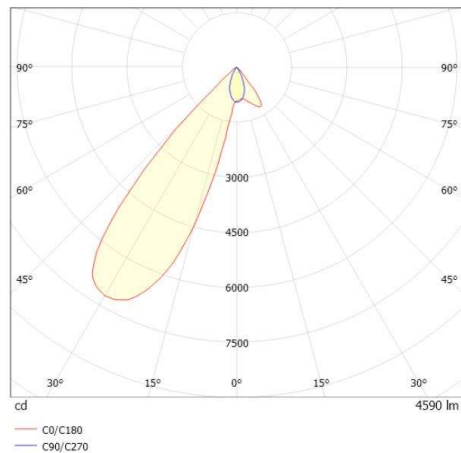

ARTIS MATRIX

704-11103014906bv1

ARTIS 1 MATRIX FLOOR TRACK TRACK SPOTLIGHT WITH 3 PH ADAPTER made of aluminium, black, similar to RAL 9005, high-efficiently vacuum deposited synthetic reflector beam asymmetric, light output direct, swiveling 350°, tilting 30°, with converter, max. 1050mA, dimmability: Smart bluetooth, adapter/ceiling base black, IP20 with the option of attaching the Lightguider for lighting the 3rd level and 3-level electrically adjustable floor matrix

DRAWING

LIGHT DISTRIBUTION CURVE

TECHNICAL DETAILS

System perform. [W]	40
Bulb type	LED
Luminous flux [lm]	4590
Current sec. [mA]	1050
Colour temp. [K]	3000K
CRI	PREMIUM>90
Optics	vacuum deposited synthetic reflector
Designer	INHOUSE
Converter	with converter
Light output	direct
Beam angle [°]	asymmetrisch
Voltage [V]	220-240V 50/60Hz
Material	aluminium
Length [mm]	260
Width [mm]	85
Height [mm]	163
IP protection class	IP20
Voltage class	protection cl. II
Net weight [kg]	1,35
Colour lamp	black
RAL	9005
Colour adapter/ceiling base	black
EAN-Number	9010870134164
Lifetime [h]	L80 B10 50 000
Energy efficiency cl.	E
No. of luminaires B16A	50