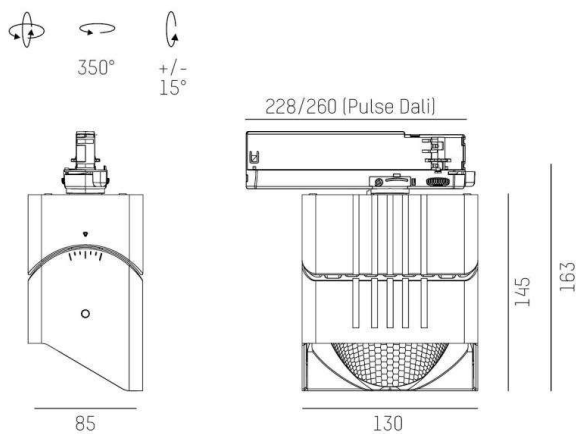

ARTIS MATRIX

704-11103018306bv1

ARTIS 1 MATRIX FLOOR TRACK TRACK SPOTLIGHT WITH 3 PH ADAPTER made of aluminium, black, similar to RAL 9005, high-efficiently vacuum deposited synthetic reflector beam asymmetric, light output direct, swiveling 350°, tilting 30°, with converter, max. 800mA, dimmability: Smart bluetooth, adapter/ceiling base black, IP20 with the option of attaching the Lightguider for lighting the 3rd level and 3-level electrically adjustable floor matrix

DRAWING

TECHNICAL DETAILS

System perform. [W]	32
Bulb type	LED
Luminous flux [lm]	3790
Current sec. [mA]	800
Colour temp. [K]	2700K
CRI	HE>90
Optics	vacuum deposited synthetic reflector
Designer	INHOUSE
Converter	with converter
Light output	direct
Beam angle [°]	asymmetrisch
Voltage [V]	220-240V 50/60Hz
Material	aluminium
Length [mm]	260
Width [mm]	85
Height [mm]	163
IP protection class	IP20
Voltage class	protection cl. II
Net weight [kg]	1,35
Colour lamp	black
RAL	9005
Colour adapter/ceiling base	black
EAN-Number	9010870315846
Lifetime [h]	L80 B10 50 000
Energy efficiency cl.	D
No. of luminaires B16A	50

LIGHT DISTRIBUTION CURVE

The values are rated values. Power and luminous flux are initially subject to a tolerance of +/- 10%. Colour temperature tolerance: +/- 150 K. The values apply to an ambient temperature of 25°C unless otherwise specified.