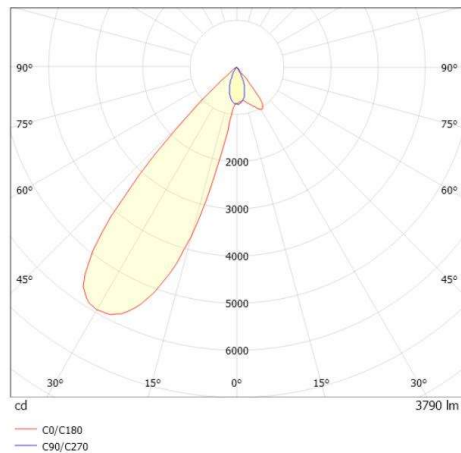

ARTIS MATRIX

704-11103018306bv1

ARTIS 1 MATRIX FLOOR TRACK TRACK SPOTLIGHT WITH 3 PH ADAPTER made of aluminium, black, similar to RAL 9005, high-efficiently vacuum deposited synthetic reflector beam asymmetric, light output direct, swiveling 350°, tilting 30°, with converter, max. 800mA, dimmability: Smart bluetooth, adapter/ceiling base black, IP20 with the option of attaching the Lightguider for lighting the 3rd level and 3-level electrically adjustable floor matrix

DRAWING

TECHNICAL DETAILS

System perform. [W]	32
Bulb type	LED
Luminous flux [lm]	3790
Current sec. [mA]	800
Colour temp. [K]	2700K
CRI	HE>90
Optics	vacuum deposited synthetic reflector
Designer	INHOUSE
Converter	with converter
Light output	direct
Beam angle [°]	asymmetrisch
Voltage [V]	220-240V 50/60Hz
Material	aluminium
Length [mm]	260
Width [mm]	85
Height [mm]	163
IP protection class	IP20
Voltage class	protection cl. II
Net weight [kg]	1,35
Colour lamp	black
RAL	9005
Colour adapter/ceiling base	black
EAN-Number	9010870315846
Lifetime [h]	L80 B10 50 000
Energy efficiency cl.	D
No. of luminaires B16A	50

LIGHT DISTRIBUTION CURVE

The values are rated values. Power and luminous flux are initially subject to a tolerance of +/- 10%. Colour temperature tolerance: +/- 150 K. The values apply to an ambient temperature of 25°C unless otherwise specified.