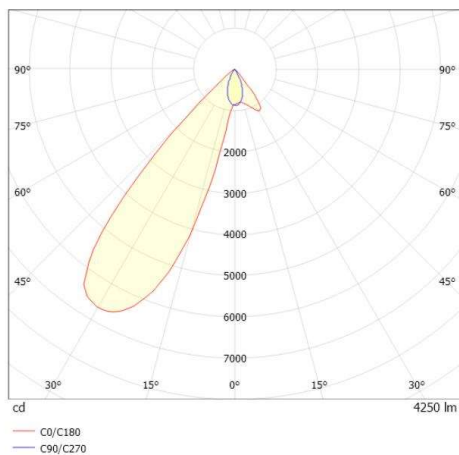

ARTIS MATRIX

704-11103018405bv1

ARTIS 1 MATRIX FLOOR TRACK TRACK SPOTLIGHT WITH 3 PH ADAPTER made of aluminium, white, similar to RAL 9016, high-efficiently vacuum deposited synthetic reflector beam asymmetric, light output direct, swiveling 350°, tilting 30°, with converter, max. 800mA, dimmability: Smart bluetooth, adapter/ceiling base white, IP20 with the option of attaching the Lightguider for lighting the 3rd level and 3-level electrically adjustable floor matrix

DRAWING

TECHNICAL DETAILS

System perform. [W]	32
Bulb type	LED
Luminous flux [lm]	4250
Current sec. [mA]	800
Colour temp. [K]	4000K
CRI	HE>90
Optics	vacuum deposited synthetic reflector
Designer	INHOUSE
Converter	with converter
Light output	direct
Beam angle [°]	asymmetrisch
Voltage [V]	220-240V 50/60Hz
Material	aluminium
Length [mm]	260
Width [mm]	85
Height [mm]	163
IP protection class	IP20
Voltage class	protection cl. II
Net weight [kg]	2,02
Colour lamp	white
RAL	9016
Colour adapter/ceiling base	white
EAN-Number	9010870315754
Lifetime [h]	L80 B10 50 000
Energy efficiency cl.	D
No. of luminaires B16A	50

LIGHT DISTRIBUTION CURVE

The values are rated values. Power and luminous flux are initially subject to a tolerance of +/- 10%. Colour temperature tolerance: +/- 150 K. The values apply to an ambient temperature of 25°C unless otherwise specified.