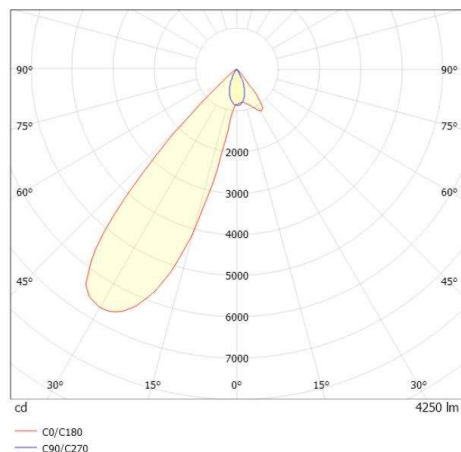

ARTIS MATRIX

704-11103018406bv1

ARTIS 1 MATRIX FLOOR TRACK TRACK SPOTLIGHT WITH 3 PH ADAPTER made of aluminium, black, similar to RAL 9005, high-efficiently vacuum deposited synthetic reflector beam asymmetric, light output direct, swiveling 350°, tilting 30°, with converter, max. 800mA, dimmability: Smart bluetooth, adapter/ceiling base black, IP20 with the option of attaching the Lightguider for lighting the 3rd level and 3-level electrically adjustable floor matrix

DRAWING

TECHNICAL DETAILS

System perform. [W]	32
Bulb type	LED
Luminous flux [lm]	4250
Current sec. [mA]	800
Colour temp. [K]	4000K
CRI	HE>90
Optics	vacuum deposited synthetic reflector
Designer	INHOUSE
Converter	with converter
Light output	direct
Beam angle [°]	asymmetrisch
Voltage [V]	220-240V 50/60Hz
Material	aluminium
Length [mm]	260
Width [mm]	85
Height [mm]	163
IP protection class	IP20
Voltage class	protection cl. II
Net weight [kg]	1,35
Colour lamp	black
RAL	9005
Colour adapter/ceiling base	black
EAN-Number	9010870315785
Lifetime [h]	L80 B10 50 000
Energy efficiency cl.	D
No. of luminaires B16A	50

LIGHT DISTRIBUTION CURVE

The values are rated values. Power and luminous flux are initially subject to a tolerance of +/- 10%. Colour temperature tolerance: +/- 150 K. The values apply to an ambient temperature of 25°C unless otherwise specified.