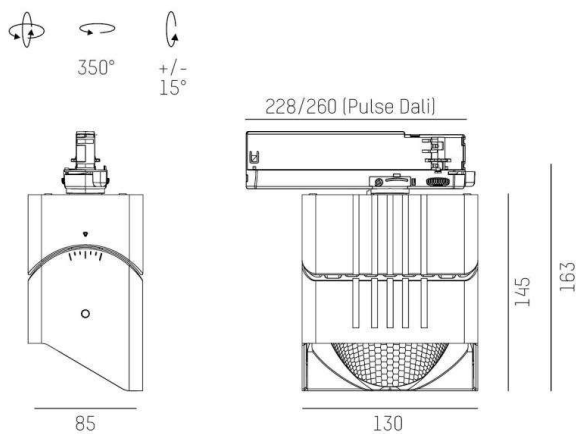

ARTIS MATRIX

704-11103018406bv1

ARTIS 1 MATRIX FLOOR TRACK TRACK SPOTLIGHT WITH 3 PH ADAPTER made of aluminium, black, similar to RAL 9005, high-efficiently vacuum deposited synthetic reflector beam asymmetric, light output direct, swiveling 350°, tilting 30°, with converter, max. 800mA, dimmability: Smart bluetooth, adapter/ceiling base black, IP20 with the option of attaching the Lightguider for lighting the 3rd level and 3-level electrically adjustable floor matrix

DRAWING

TECHNICAL DETAILS

System perform. [W]	32
Bulb type	LED
Luminous flux [lm]	4250
Current sec. [mA]	800
Colour temp. [K]	4000K
CRI	HE>90
Optics	vacuum deposited synthetic reflector
Designer	INHOUSE
Converter	with converter
Light output	direct
Beam angle [°]	asymmetrisch
Voltage [V]	220-240V 50/60Hz
Material	aluminium
Length [mm]	260
Width [mm]	85
Height [mm]	163
IP protection class	IP20
Voltage class	protection cl. II
Net weight [kg]	1,35
Colour lamp	black
RAL	9005
Colour adapter/ceiling base	black
EAN-Number	9010870315785
Lifetime [h]	L80 B10 50 000
Energy efficiency cl.	D
No. of luminaires B16A	50

LIGHT DISTRIBUTION CURVE

The values are rated values. Power and luminous flux are initially subject to a tolerance of +/- 10%. Colour temperature tolerance: +/- 150 K. The values apply to an ambient temperature of 25°C unless otherwise specified.