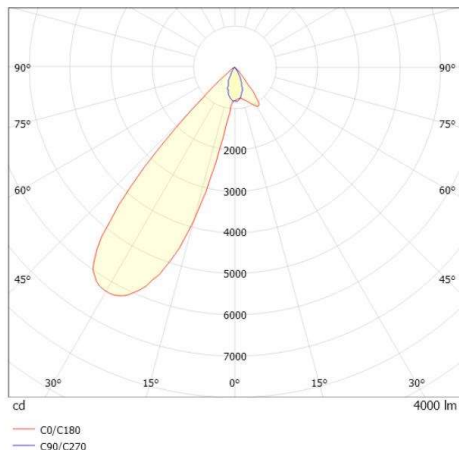

ARTIS MATRIX

704-111030187040v1

ARTIS 1 MATRIX FLOOR TRACK TRACK SPOTLIGHT WITH 3 PH ADAPTER made of aluminium, grey, similar to RAL 9006, high-efficiently vacuum deposited synthetic reflector beam asymmetric, light output direct, swiveling 350°, tilting 30°, with converter, max. 800mA, dimmability: not dimmable, adapter/ceiling base grey, IP20 with the option of attaching the Lightguider for lighting the 3rd level and 3-level electrically adjustable floor matrix

DRAWING

TECHNICAL DETAILS

System perform. [W]	32
Bulb type	LED
Luminous flux [lm]	4000
Current sec. [mA]	800
Colour temp. [K]	3500K
CRI	HE>90
Optics	vacuum deposited synthetic reflector
Designer	INHOUSE
Converter	with converter
Dimming	not dimmable
Light output	direct
Beam angle [°]	asymmetrisch
Voltage [V]	220-240V 50/60Hz
Material	aluminium
Length [mm]	224
Width [mm]	85
Height [mm]	163
IP protection class	IP20
Voltage class	protection cl. II
Net weight [kg]	1,01
Colour lamp	grey
RAL	9006
Colour adapter/ceiling base	grey
EAN-Number	9010870354739
Lifetime [h]	L80 B10 50 000
Energy efficiency cl.	D
No. of luminaires B16A	36

LIGHT DISTRIBUTION CURVE

The values are rated values. Power and luminous flux are initially subject to a tolerance of +/- 10%. Colour temperature tolerance: +/- 150 K. The values apply to an ambient temperature of 25°C unless otherwise specified.