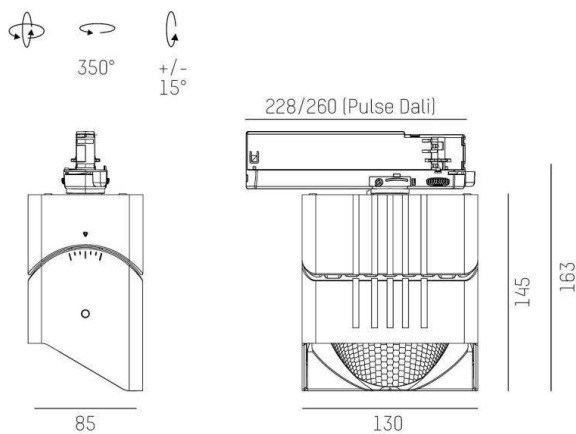

ARTIS MATRIX

704-111030187040v1

ARTIS 1 MATRIX FLOOR TRACK TRACK SPOTLIGHT WITH 3 PH ADAPTER made of aluminium, grey, similar to RAL 9006, high-efficiently vacuum deposited synthetic reflector beam asymmetric, light output direct, swiveling 350°, tilting 30°, with converter, max. 800mA, dimmability: not dimmable, adapter/ceiling base grey, IP20 with the option of attaching the Lightguider for lighting the 3rd level and 3-level electrically adjustable floor matrix

DRAWING

TECHNICAL DETAILS

System perform. [W]	32
Bulb type	LED
Luminous flux [lm]	4000
Current sec. [mA]	800
Colour temp. [K]	3500K
CRI	HE>90
Optics	vacuum deposited synthetic reflector
Designer	INHOUSE
Converter	with converter
Dimming	not dimmable
Light output	direct
Beam angle [°]	asymmetrisch
Voltage [V]	220-240V 50/60Hz
Material	aluminium
Length [mm]	224
Width [mm]	85
Height [mm]	163
IP protection class	IP20
Voltage class	protection cl. II
Net weight [kg]	1,01
Colour lamp	grey
RAL	9006
Colour adapter/ceiling base	grey
EAN-Number	9010870354739
Lifetime [h]	L80 B10 50 000
Energy efficiency cl.	D
No. of luminaires B16A	36

LIGHT DISTRIBUTION CURVE

The values are rated values. Power and luminous flux are initially subject to a tolerance of +/- 10%. Colour temperature tolerance: +/- 150 K. The values apply to an ambient temperature of 25°C unless otherwise specified.