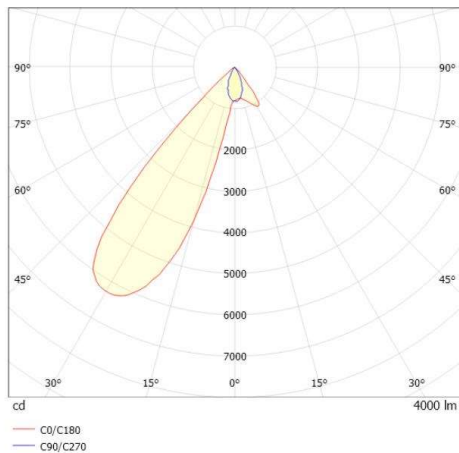

ARTIS MATRIX

704-11103018705bv1

ARTIS 1 MATRIX FLOOR TRACK TRACK SPOTLIGHT WITH 3 PH ADAPTER made of aluminium, white, similar to RAL 9016, high-efficiently vacuum deposited synthetic reflector beam asymmetric, light output direct, swiveling 350°, tilting 30°, with converter, max. 800mA, dimmability: Smart bluetooth, adapter/ceiling base white, IP20 with the option of attaching the Lightguider for lighting the 3rd level and 3-level electrically adjustable floor matrix

DRAWING

TECHNICAL DETAILS

System perform. [W]	32
Bulb type	LED
Luminous flux [lm]	4000
Current sec. [mA]	800
Colour temp. [K]	3500K
CRI	HE>90
Optics	vacuum deposited synthetic reflector
Designer	INHOUSE
Converter	with converter
Light output	direct
Beam angle [°]	asymmetrisch
Voltage [V]	220-240V 50/60Hz
Material	aluminium
Length [mm]	260
Width [mm]	85
Height [mm]	163
IP protection class	IP20
Voltage class	protection cl. II
Net weight [kg]	2,02
Colour lamp	white
RAL	9016
Colour adapter/ceiling base	white
EAN-Number	9010870354746
Lifetime [h]	L80 B10 50 000
Energy efficiency cl.	D
No. of luminaires B16A	50

LIGHT DISTRIBUTION CURVE

The values are rated values. Power and luminous flux are initially subject to a tolerance of +/- 10%. Colour temperature tolerance: +/- 150 K. The values apply to an ambient temperature of 25°C unless otherwise specified.