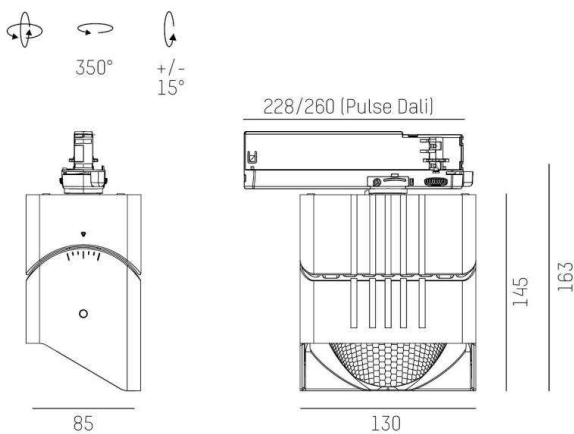

ARTIS MATRIX

704-11103018705bv1

ARTIS 1 MATRIX FLOOR TRACK TRACK SPOTLIGHT WITH 3 PH ADAPTER made of aluminium, white, similar to RAL 9016, high-efficiently vacuum deposited synthetic reflector beam asymmetric, light output direct, swiveling 350°, tilting 30°, with converter, max. 800mA, dimmability: Smart bluetooth, adapter/ceiling base white, IP20 with the option of attaching the Lightguider for lighting the 3rd level and 3-level electrically adjustable floor matrix

DRAWING

TECHNICAL DETAILS

System perform. [W]	32
Bulb type	LED
Luminous flux [lm]	4000
Current sec. [mA]	800
Colour temp. [K]	3500K
CRI	HE>90
Optics	vacuum deposited synthetic reflector
Designer	INHOUSE
Converter	with converter
Light output	direct
Beam angle [°]	asymmetrisch
Voltage [V]	220-240V 50/60Hz
Material	aluminium
Length [mm]	260
Width [mm]	85
Height [mm]	163
IP protection class	IP20
Voltage class	protection cl. II
Net weight [kg]	2,02
Colour lamp	white
RAL	9016
Colour adapter/ceiling base	white
EAN-Number	9010870354746
Lifetime [h]	L80 B10 50 000
Energy efficiency cl.	D
No. of luminaires B16A	50

LIGHT DISTRIBUTION CURVE

The values are rated values. Power and luminous flux are initially subject to a tolerance of +/- 10%. Colour temperature tolerance: +/- 150 K. The values apply to an ambient temperature of 25°C unless otherwise specified.