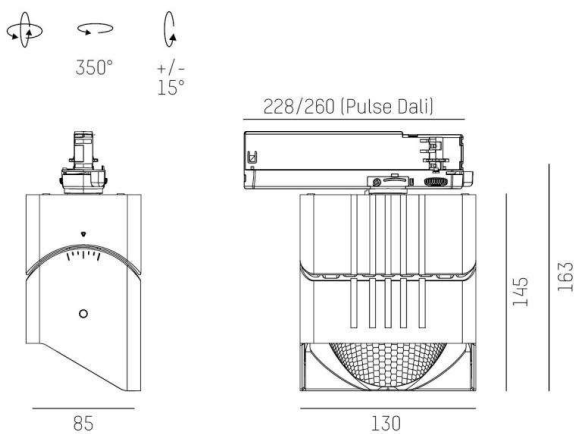

ARTIS MATRIX

704-11103018706bv1

ARTIS 1 MATRIX FLOOR TRACK TRACK SPOTLIGHT WITH 3 PH ADAPTER made of aluminium, black, similar to RAL 9005, high-efficiently vacuum deposited synthetic reflector beam asymmetric, light output direct, swiveling 350°, tilting 30°, with converter, max. 800mA, dimmability: Smart bluetooth, adapter/ceiling base black, IP20 with the option of attaching the Lightguider for lighting the 3rd level and 3-level electrically adjustable floor matrix

DRAWING

TECHNICAL DETAILS

System perform. [W]	32
Bulb type	LED
Luminous flux [lm]	4000
Current sec. [mA]	800
Colour temp. [K]	3500K
CRI	HE>90
Optics	vacuum deposited synthetic reflector
Designer	INHOUSE
Converter	with converter
Light output	direct
Beam angle [°]	asymmetrisch
Voltage [V]	220-240V 50/60Hz
Material	aluminium
Length [mm]	260
Width [mm]	85
Height [mm]	163
IP protection class	IP20
Voltage class	protection cl. II
Net weight [kg]	1,35
Colour lamp	black
RAL	9005
Colour adapter/ceiling base	black
EAN-Number	9010870354777
Lifetime [h]	L80 B10 50 000
Energy efficiency cl.	D
No. of luminaires B16A	50

LIGHT DISTRIBUTION CURVE

The values are rated values. Power and luminous flux are initially subject to a tolerance of +/- 10%. Colour temperature tolerance: +/- 150 K. The values apply to an ambient temperature of 25°C unless otherwise specified.