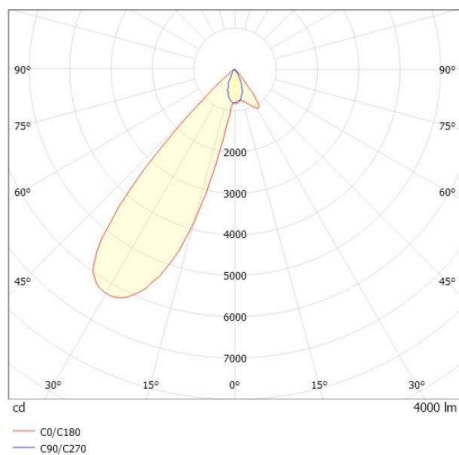

ARTIS MATRIX

704-11103018706bv1

ARTIS 1 MATRIX FLOOR TRACK TRACK SPOTLIGHT WITH 3 PH ADAPTER made of aluminium, black, similar to RAL 9005, high-efficiently vacuum deposited synthetic reflector beam asymmetric, light output direct, swiveling 350°, tilting 30°, with converter, max. 800mA, dimmability: Smart bluetooth, adapter/ceiling base black, IP20 with the option of attaching the Lightguider for lighting the 3rd level and 3-level electrically adjustable floor matrix

DRAWING

TECHNICAL DETAILS

System perform. [W]	32
Bulb type	LED
Luminous flux [lm]	4000
Current sec. [mA]	800
Colour temp. [K]	3500K
CRI	HE>90
Optics	vacuum deposited synthetic reflector
Designer	INHOUSE
Converter	with converter
Light output	direct
Beam angle [°]	asymmetrisch
Voltage [V]	220-240V 50/60Hz
Material	aluminium
Length [mm]	260
Width [mm]	85
Height [mm]	163
IP protection class	IP20
Voltage class	protection cl. II
Net weight [kg]	1,35
Colour lamp	black
RAL	9005
Colour adapter/ceiling base	black
EAN-Number	9010870354777
Lifetime [h]	L80 B10 50 000
Energy efficiency cl.	D
No. of luminaires B16A	50

LIGHT DISTRIBUTION CURVE

The values are rated values. Power and luminous flux are initially subject to a tolerance of +/- 10%. Colour temperature tolerance: +/- 150 K. The values apply to an ambient temperature of 25°C unless otherwise specified.