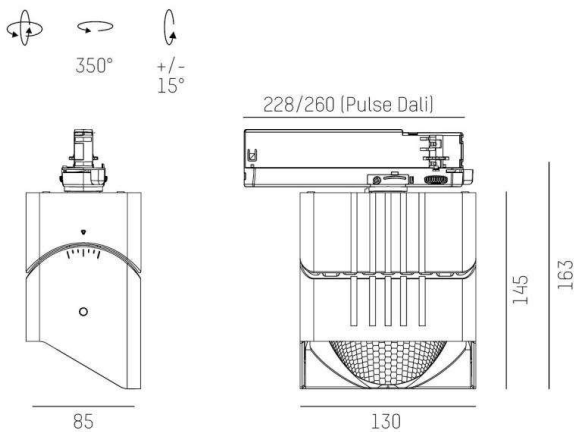

ARTIS MATRIX

704-111030189040v1

ARTIS 1 MATRIX FLOOR TRACK TRACK SPOTLIGHT WITH 3 PH ADAPTER made of aluminium, grey, similar to RAL 9006, high-efficiently vacuum deposited synthetic reflector beam asymmetric, light output direct, swiveling 350°, tilting 30°, with converter, max. 800mA, dimmability: not dimmable, adapter/ceiling base grey, IP20 with the option of attaching the Lightguider for lighting the 3rd level and 3-level electrically adjustable floor matrix

DRAWING

TECHNICAL DETAILS

System perform. [W]	32
Bulb type	LED
Luminous flux [lm]	4100
Current sec. [mA]	800
Colour temp. [K]	3000K
CRI	HE>90
Optics	vacuum deposited synthetic reflector
Designer	INHOUSE
Converter	with converter
Dimming	not dimmable
Light output	direct
Beam angle [°]	asymmetrisch
Voltage [V]	220-240V 50/60Hz
Material	aluminium
Length [mm]	224
Width [mm]	85
Height [mm]	163
IP protection class	IP20
Voltage class	protection cl. II
Net weight [kg]	1,01
Colour lamp	grey
RAL	9006
Colour adapter/ceiling base	grey
EAN-Number	9010870315884
Lifetime [h]	L80 B10 50 000
Energy efficiency cl.	D
No. of luminaires B16A	36

LIGHT DISTRIBUTION CURVE

The values are rated values. Power and luminous flux are initially subject to a tolerance of +/- 10%. Colour temperature tolerance: +/- 150 K. The values apply to an ambient temperature of 25°C unless otherwise specified.