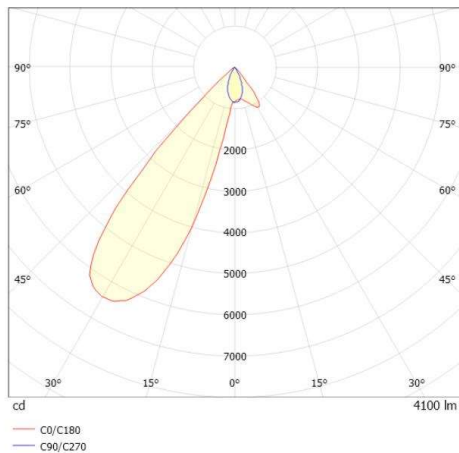

ARTIS MATRIX

704-111030189040v1

ARTIS 1 MATRIX FLOOR TRACK TRACK SPOTLIGHT WITH 3 PH ADAPTER made of aluminium, grey, similar to RAL 9006, high-efficiently vacuum deposited synthetic reflector beam asymmetric, light output direct, swiveling 350°, tilting 30°, with converter, max. 800mA, dimmability: not dimmable, adapter/ceiling base grey, IP20 with the option of attaching the Lightguider for lighting the 3rd level and 3-level electrically adjustable floor matrix

DRAWING

TECHNICAL DETAILS

System perform. [W]	32
Bulb type	LED
Luminous flux [lm]	4100
Current sec. [mA]	800
Colour temp. [K]	3000K
CRI	HE>90
Optics	vacuum deposited synthetic reflector
Designer	INHOUSE
Converter	with converter
Dimming	not dimmable
Light output	direct
Beam angle [°]	asymmetrisch
Voltage [V]	220-240V 50/60Hz
Material	aluminium
Length [mm]	224
Width [mm]	85
Height [mm]	163
IP protection class	IP20
Voltage class	protection cl. II
Net weight [kg]	1,01
Colour lamp	grey
RAL	9006
Colour adapter/ceiling base	grey
EAN-Number	9010870315884
Lifetime [h]	L80 B10 50 000
Energy efficiency cl.	D
No. of luminaires B16A	36

LIGHT DISTRIBUTION CURVE

The values are rated values. Power and luminous flux are initially subject to a tolerance of +/- 10%. Colour temperature tolerance: +/- 150 K. The values apply to an ambient temperature of 25°C unless otherwise specified.