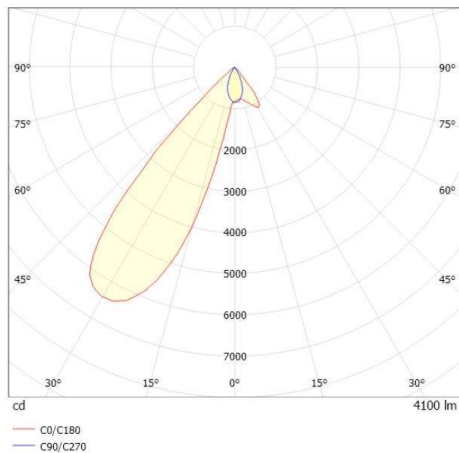

ARTIS MATRIX

704-11103018906bv1

ARTIS 1 MATRIX FLOOR TRACK TRACK SPOTLIGHT WITH 3 PH ADAPTER made of aluminium, black, similar to RAL 9005, high-efficiently vacuum deposited synthetic reflector beam asymmetric, light output direct, swiveling 350°, tilting 30°, with converter, max. 800mA, dimmability: Smart bluetooth, adapter/ceiling base black, IP20 with the option of attaching the Lightguider for lighting the 3rd level and 3-level electrically adjustable floor matrix

DRAWING

TECHNICAL DETAILS

System perform. [W]	32
Bulb type	LED
Luminous flux [lm]	4100
Current sec. [mA]	800
Colour temp. [K]	3000K
CRI	HE>90
Optics	vacuum deposited synthetic reflector
Designer	INHOUSE
Converter	with converter
Light output	direct
Beam angle [°]	asymmetrisch
Voltage [V]	220-240V 50/60Hz
Material	aluminium
Length [mm]	260
Width [mm]	85
Height [mm]	163
IP protection class	IP20
Voltage class	protection cl. II
Net weight [kg]	1,35
Colour lamp	black
RAL	9005
Colour adapter/ceiling base	black
EAN-Number	9010870315921
Lifetime [h]	L80 B10 50 000
Energy efficiency cl.	D
No. of luminaires B16A	50

LIGHT DISTRIBUTION CURVE

The values are rated values. Power and luminous flux are initially subject to a tolerance of +/- 10%. Colour temperature tolerance: +/- 150 K. The values apply to an ambient temperature of 25°C unless otherwise specified.