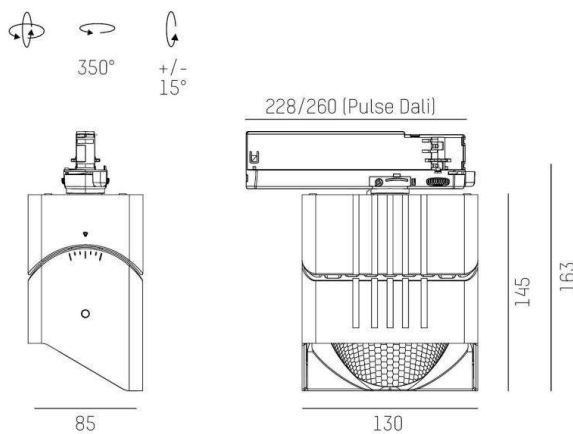

ARTIS MATRIX

704-11103b147040v1

ARTIS 1 MATRIX FLOOR TRACK TRACK SPOTLIGHT WITH 3 PH ADAPTER made of aluminium, grey, similar to RAL 9006,high-efficiently vacuum deposited synthetic reflector beam asymmetric, light output direct, swiveling 350°, tilting 30°, with converter, max. 1050mA, dimmability: not dimmable, adapter/ceiling base grey, IP20 with the option of attaching the Lightguider for lighting the 3rd level and 3-level electrically adjustable floor matrix

DRAWING

TECHNICAL DETAILS

System perform. [W]	40
Bulb type	LED
Luminous flux [lm]	4520
Current sec. [mA]	1050
Colour temp. [K]	3500K
CRI	PREMIUM>90
Optics	vacuum deposited synthetic reflector
Designer	INHOUSE
Converter	with converter
Dimming	not dimmable
Light output	direct
Beam angle [°]	asymmetrisch
Voltage [V]	220-240V 50/60Hz
Material	aluminium
Length [mm]	224
Width [mm]	85
Height [mm]	163
IP protection class	IP20
Voltage class	protection cl. II
Net weight [kg]	1,02
Colour lamp	grey
RAL	9006
Colour adapter/ceiling base	grey
EAN-Number	9010870133440
Lifetime [h]	L80 B10 50 000
Energy efficiency cl.	D
No. of luminaires B16A	50

LIGHT DISTRIBUTION CURVE

The values are rated values. Power and luminous flux are initially subject to a tolerance of +/- 10%. Colour temperature tolerance: +/- 150 K. The values apply to an ambient temperature of 25°C unless otherwise specified.