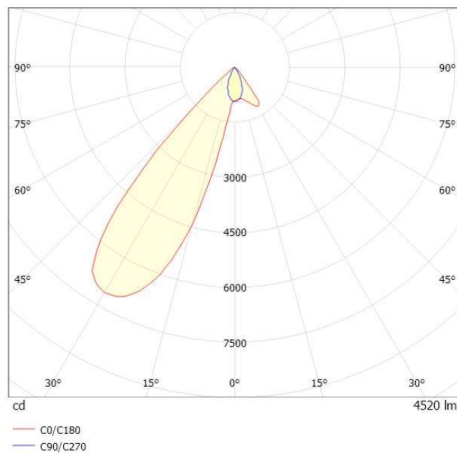

ARTIS MATRIX

704-11103b147040v1

ARTIS 1 MATRIX FLOOR TRACK TRACK SPOTLIGHT WITH 3 PH ADAPTER made of aluminium, grey, similar to RAL 9006,high-efficiently vacuum deposited synthetic reflector beam asymmetric, light output direct, swiveling 350°, tilting 30°, with converter, max. 1050mA, dimmability: not dimmable, adapter/ceiling base grey, IP20 with the option of attaching the Lightguider for lighting the 3rd level and 3-level electrically adjustable floor matrix

DRAWING

TECHNICAL DETAILS

System perform. [W]	40
Bulb type	LED
Luminous flux [lm]	4520
Current sec. [mA]	1050
Colour temp. [K]	3500K
CRI	PREMIUM>90
Optics	vacuum deposited synthetic reflector
Designer	INHOUSE
Converter	with converter
Dimming	not dimmable
Light output	direct
Beam angle [°]	asymmetrisch
Voltage [V]	220-240V 50/60Hz
Material	aluminium
Length [mm]	224
Width [mm]	85
Height [mm]	163
IP protection class	IP20
Voltage class	protection cl. II
Net weight [kg]	1,02
Colour lamp	grey
RAL	9006
Colour adapter/ceiling base	grey
EAN-Number	9010870133440
Lifetime [h]	L80 B10 50 000
Energy efficiency cl.	D
No. of luminaires B16A	50

LIGHT DISTRIBUTION CURVE

The values are rated values. Power and luminous flux are initially subject to a tolerance of +/- 10%. Colour temperature tolerance: +/- 150 K. The values apply to an ambient temperature of 25°C unless otherwise specified.