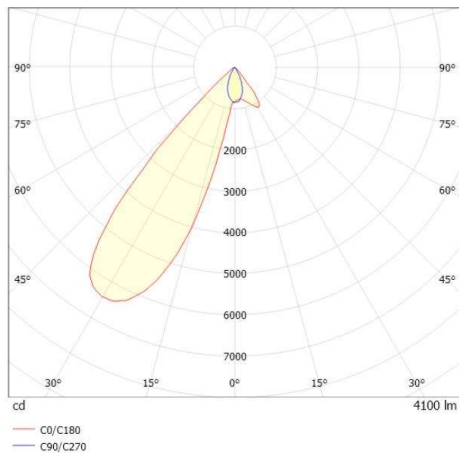

ARTIS MATRIX

704-11103b189040v1

ARTIS 1 MATRIX FLOOR TRACK TRACK SPOTLIGHT WITH 3 PH ADAPTER made of aluminium, grey, similar to RAL 9006, high-efficiently vacuum deposited synthetic reflector beam asymmetric, light output direct, swiveling 350°, tilting 30°, with converter, max. 800mA, dimmability: not dimmable, adapter/ceiling base grey, IP20 with the option of attaching the Lightguider for lighting the 3rd level and 3-level electrically adjustable floor matrix

DRAWING

TECHNICAL DETAILS

System perform. [W]	32
Bulb type	LED
Luminous flux [lm]	4100
Current sec. [mA]	800
Colour temp. [K]	3000K
CRI	HE>90
Optics	vacuum deposited synthetic reflector
Designer	INHOUSE
Converter	with converter
Dimming	not dimmable
Light output	direct
Beam angle [°]	asymmetrisch
Voltage [V]	220-240V 50/60Hz
Material	aluminium
Length [mm]	224
Width [mm]	85
Height [mm]	163
IP protection class	IP20
Voltage class	protection cl. II
Net weight [kg]	1,01
Colour lamp	grey
RAL	9006
Colour adapter/ceiling base	grey
EAN-Number	9010870315747
Lifetime [h]	L80 B10 50 000
Energy efficiency cl.	D
No. of luminaires B16A	36

LIGHT DISTRIBUTION CURVE

The values are rated values. Power and luminous flux are initially subject to a tolerance of +/- 10%. Colour temperature tolerance: +/- 150 K. The values apply to an ambient temperature of 25°C unless otherwise specified.