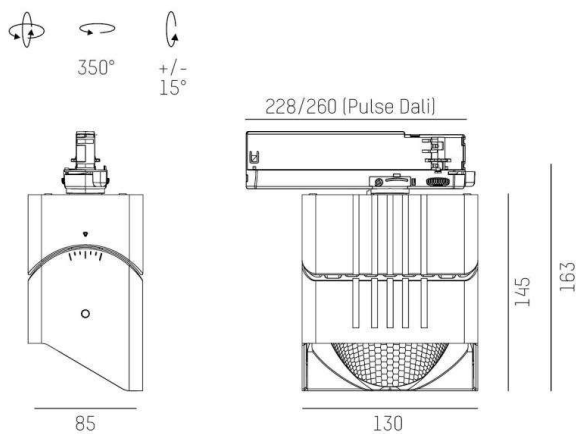

ARTIS MATRIX

704-11103b189040v1

ARTIS 1 MATRIX FLOOR TRACK TRACK SPOTLIGHT WITH 3 PH ADAPTER made of aluminium, grey, similar to RAL 9006, high-efficiently vacuum deposited synthetic reflector beam asymmetric, light output direct, swiveling 350°, tilting 30°, with converter, max. 800mA, dimmability: not dimmable, adapter/ceiling base grey, IP20 with the option of attaching the Lightguider for lighting the 3rd level and 3-level electrically adjustable floor matrix

DRAWING

TECHNICAL DETAILS

System perform. [W]	32
Bulb type	LED
Luminous flux [lm]	4100
Current sec. [mA]	800
Colour temp. [K]	3000K
CRI	HE>90
Optics	vacuum deposited synthetic reflector
Designer	INHOUSE
Converter	with converter
Dimming	not dimmable
Light output	direct
Beam angle [°]	asymmetrisch
Voltage [V]	220-240V 50/60Hz
Material	aluminium
Length [mm]	224
Width [mm]	85
Height [mm]	163
IP protection class	IP20
Voltage class	protection cl. II
Net weight [kg]	1,01
Colour lamp	grey
RAL	9006
Colour adapter/ceiling base	grey
EAN-Number	9010870315747
Lifetime [h]	L80 B10 50 000
Energy efficiency cl.	D
No. of luminaires B16A	36

LIGHT DISTRIBUTION CURVE

The values are rated values. Power and luminous flux are initially subject to a tolerance of +/- 10%. Colour temperature tolerance: +/- 150 K. The values apply to an ambient temperature of 25°C unless otherwise specified.