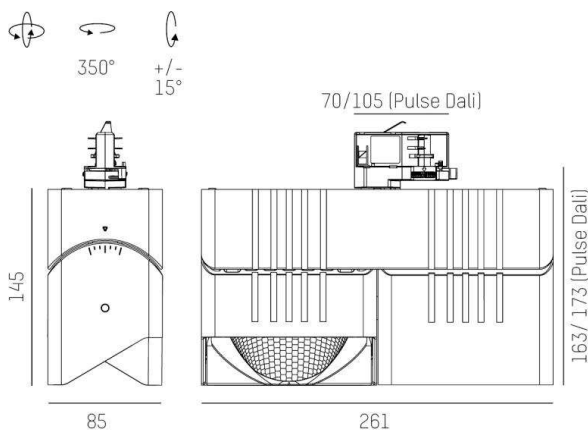

ARTIS

704-112110224050v1

ARTIS 2 SINGLE SHELF TRACK TRACK SPOTLIGHT WITH 3 PH ADAPTER made of aluminium, white, similar to RAL 9016, high-efficiently vacuum deposited synthetic reflector beam reflector for gondola head, light output direct, swiveling 350°, tilting 30°, with converter, max. 1050mA, dimmability: not dimmable, adapter/ceiling base white, IP20

DRAWING

TECHNICAL DETAILS

System perform. [W]	80
Bulb type	LED
Luminous flux [lm]	9130
Current sec. [mA]	1050
Colour temp. [K]	4000K
CRI	>90
Optics	vacuum deposited synthetic reflector
Designer	INHOUSE
Converter	with converter
Dimming	not dimmable
Light output	direct
Beam angle [°]	Gondelkopf
Voltage [V]	220-240V 50/60Hz
Material	aluminium
Length [mm]	261
Width [mm]	85
Height [mm]	163
IP protection class	IP20
Voltage class	protection cl. I
Net weight [kg]	2,27
Colour lamp	white
RAL	9016
Colour adapter/ceiling base	white
EAN-Number	9010870135499
Lifetime [h]	L80 B10 50 000
Energy efficiency cl.	D
No. of luminaires B16A	12

LIGHT DISTRIBUTION CURVE

The values are rated values. Power and luminous flux are initially subject to a tolerance of +/- 10%. Colour temperature tolerance: +/- 150 K. The values apply to an ambient temperature of 25°C unless otherwise specified.