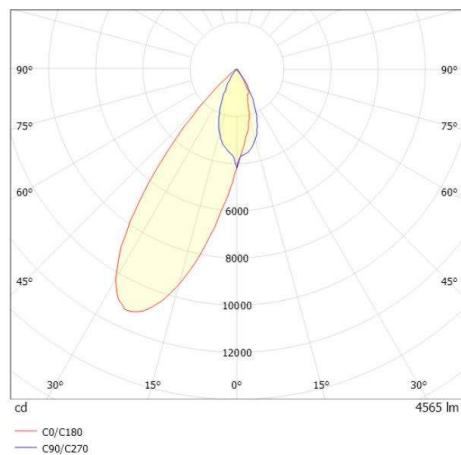

ARTIS

704-112110224050v1

ARTIS 2 SINGLE SHELF TRACK TRACK SPOTLIGHT WITH 3 PH ADAPTER made of aluminium, white, similar to RAL 9016, high-efficiently vacuum deposited synthetic reflector beam reflector for gondola head, light output direct, swiveling 350°, tilting 30°, with converter, max. 1050mA, dimmability: not dimmable, adapter/ceiling base white, IP20

DRAWING

TECHNICAL DETAILS

System perform. [W]	80
Bulb type	LED
Luminous flux [lm]	9130
Current sec. [mA]	1050
Colour temp. [K]	4000K
CRI	>90
Optics	vacuum deposited synthetic reflector
Designer	INHOUSE
Converter	with converter
Dimming	not dimmable
Light output	direct
Beam angle [°]	Gondelkopf
Voltage [V]	220-240V 50/60Hz
Material	aluminium
Length [mm]	261
Width [mm]	85
Height [mm]	163
IP protection class	IP20
Voltage class	protection cl. I
Net weight [kg]	2,27
Colour lamp	white
RAL	9016
Colour adapter/ceiling base	white
EAN-Number	9010870135499
Lifetime [h]	L80 B10 50 000
Energy efficiency cl.	D
No. of luminaires B16A	12

LIGHT DISTRIBUTION CURVE

The values are rated values. Power and luminous flux are initially subject to a tolerance of +/- 10%. Colour temperature tolerance: +/- 150 K. The values apply to an ambient temperature of 25°C unless otherwise specified.