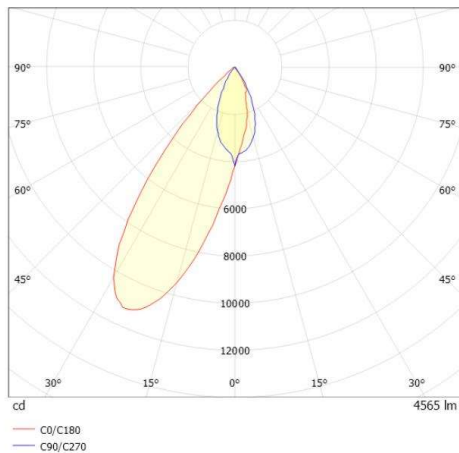

ARTIS

704-112110224060v1

ARTIS 2 SINGLE SHELF TRACK TRACK SPOTLIGHT WITH 3 PH ADAPTER made of aluminium, black, similar to RAL 9005,high-efficiently vacuum deposited synthetic reflector beam reflector for gondola head, light output direct, swiveling 350°, tilting 30°, with converter, max. 1050mA, dimmability: not dimmable, adapter/ceiling base black, IP20

DRAWING

TECHNICAL DETAILS

System perform. [W]	80
Bulb type	LED
Luminous flux [lm]	9130
Current sec. [mA]	1050
Colour temp. [K]	4000K
CRI	>90
Optics	vacuum deposited synthetic reflector
Designer	INHOUSE
Converter	with converter
Dimming	not dimmable
Light output	direct
Beam angle [°]	Gondelkopf
Voltage [V]	220-240V 50/60Hz
Material	aluminium
Length [mm]	261
Width [mm]	85
Height [mm]	163
IP protection class	IP20
Voltage class	protection cl. I
Net weight [kg]	2,26
Colour lamp	black
RAL	9005
Colour adapter/ceiling base	black
EAN-Number	9010870135529
Lifetime [h]	L80 B10 50 000
Energy efficiency cl.	D
No. of luminaires B16A	12

LIGHT DISTRIBUTION CURVE

The values are rated values. Power and luminous flux are initially subject to a tolerance of +/- 10%. Colour temperature tolerance: +/- 150 K. The values apply to an ambient temperature of 25°C unless otherwise specified.