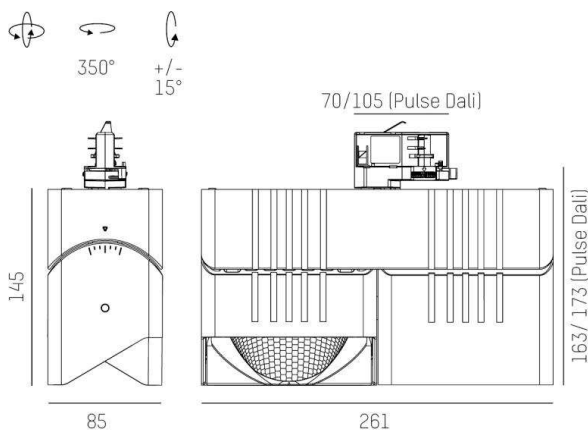

ARTIS

704-112110224060v1

ARTIS 2 SINGLE SHELF TRACK TRACK SPOTLIGHT WITH 3 PH ADAPTER made of aluminium, black, similar to RAL 9005,high-efficiently vacuum deposited synthetic reflector beam reflector for gondola head, light output direct, swiveling 350°, tilting 30°, with converter, max. 1050mA, dimmability: not dimmable, adapter/ceiling base black, IP20

DRAWING

TECHNICAL DETAILS

System perform. [W]	80
Bulb type	LED
Luminous flux [lm]	9130
Current sec. [mA]	1050
Colour temp. [K]	4000K
CRI	>90
Optics	vacuum deposited synthetic reflector
Designer	INHOUSE
Converter	with converter
Dimming	not dimmable
Light output	direct
Beam angle [°]	Gondelkopf
Voltage [V]	220-240V 50/60Hz
Material	aluminium
Length [mm]	261
Width [mm]	85
Height [mm]	163
IP protection class	IP20
Voltage class	protection cl. I
Net weight [kg]	2,26
Colour lamp	black
RAL	9005
Colour adapter/ceiling base	black
EAN-Number	9010870135529
Lifetime [h]	L80 B10 50 000
Energy efficiency cl.	D
No. of luminaires B16A	12

LIGHT DISTRIBUTION CURVE

The values are rated values. Power and luminous flux are initially subject to a tolerance of +/- 10%. Colour temperature tolerance: +/- 150 K. The values apply to an ambient temperature of 25°C unless otherwise specified.