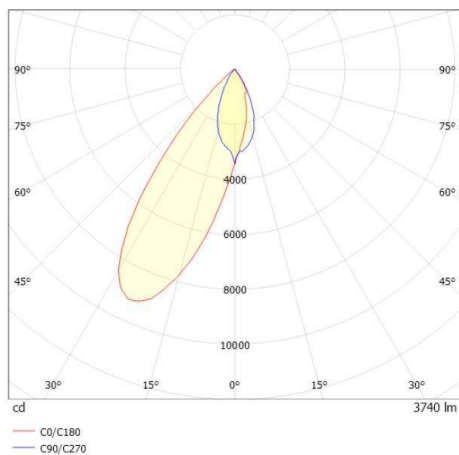

ARTIS

704-112110243050v1

ARTIS 2 SINGLE SHELF TRACK TRACK SPOTLIGHT WITH 3 PH ADAPTER made of aluminium, white, similar to RAL 9016, high-efficiently vacuum deposited synthetic reflector beam reflector for gondola head, light output direct, swiveling 350°, tilting 30°, with converter, max. 1050mA, dimmability: not dimmable, adapter/ceiling base white, IP20

DRAWING

TECHNICAL DETAILS

System perform. [W]	80
Bulb type	LED
Luminous flux [lm]	7490
Current sec. [mA]	1050
Colour temp. [K]	2700K
CRI	PREMIUM>90
Optics	vacuum deposited synthetic reflector
Designer	INHOUSE
Converter	with converter
Dimming	not dimmable
Light output	direct
Beam angle [°]	Gondelkopf
Voltage [V]	220-240V 50/60Hz
Material	aluminium
Length [mm]	261
Width [mm]	85
Height [mm]	163
IP protection class	IP20
Voltage class	protection cl. I
Net weight [kg]	2,27
Colour lamp	white
RAL	9016
Colour adapter/ceiling base	white
EAN-Number	9010870136267
Lifetime [h]	L80 B10 50 000
Energy efficiency cl.	E
No. of luminaires B16A	12

LIGHT DISTRIBUTION CURVE

The values are rated values. Power and luminous flux are initially subject to a tolerance of +/- 10%. Colour temperature tolerance: +/- 150 K. The values apply to an ambient temperature of 25°C unless otherwise specified.