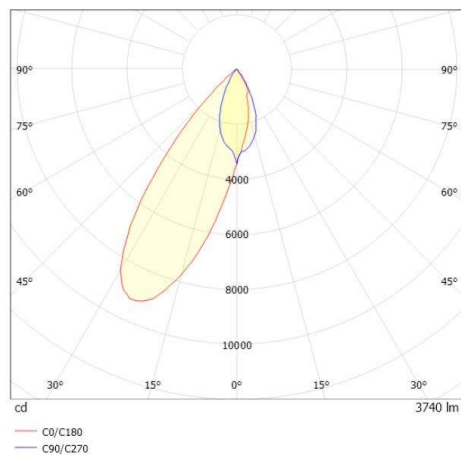

ARTIS

704-11211024305pv1

ARTIS 2 SINGLE SHELF TRACK TRACK SPOTLIGHT WITH 3 PH ADAPTER made of aluminium, white, similar to RAL 9016, high-efficiently vacuum deposited synthetic reflector beam reflector for gondola head, light output direct, swiveling 350°, tilting 30°, with converter, max. 1050mA, dimmability: Pulse-DALI, adapter/ceiling base white, IP20

DRAWING

TECHNICAL DETAILS

System perform. [W]	80
Bulb type	LED
Luminous flux [lm]	7490
Current sec. [mA]	1050
Colour temp. [K]	2700K
CRI	PREMIUM>90
Optics	vacuum deposited synthetic reflector
Designer	INHOUSE
Converter	with converter
Light output	direct
Beam angle [°]	Gondelkopf
Voltage [V]	220-240V 50/60Hz
Material	aluminium
Length [mm]	261
Width [mm]	85
Height [mm]	173
IP protection class	IP20
Voltage class	protection cl. I
Net weight [kg]	2,36
Colour lamp	white
RAL	9016
Colour adapter/ceiling base	white
EAN-Number	9010870136250
Lifetime [h]	L80 B10 50 000
Energy efficiency cl.	E
No. of luminaires B16A	25

LIGHT DISTRIBUTION CURVE

The values are rated values. Power and luminous flux are initially subject to a tolerance of +/- 10%. Colour temperature tolerance: +/- 150 K. The values apply to an ambient temperature of 25°C unless otherwise specified.