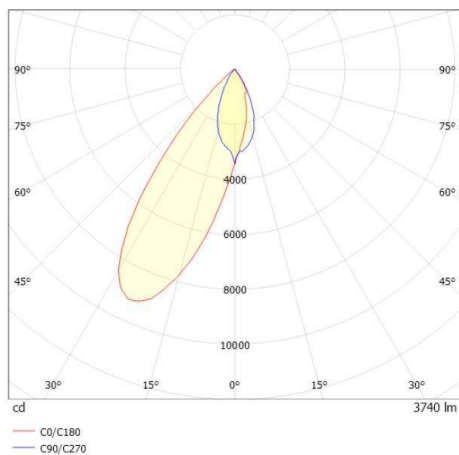

ARTIS

704-112110243060v1

ARTIS 2 SINGLE SHELF TRACK TRACK SPOTLIGHT WITH 3 PH ADAPTER made of aluminium, black, similar to RAL 9005, high-efficiently vacuum deposited synthetic reflector beam reflector for gondola head, light output direct, swiveling 350°, tilting 30°, with converter, max. 1050mA, dimmability: not dimmable, adapter/ceiling base black, IP20

DRAWING

TECHNICAL DETAILS

System perform. [W]	80
Bulb type	LED
Luminous flux [lm]	7490
Current sec. [mA]	1050
Colour temp. [K]	2700K
CRI	PREMIUM>90
Optics	vacuum deposited synthetic reflector
Designer	INHOUSE
Converter	with converter
Dimming	not dimmable
Light output	direct
Beam angle [°]	Gondelkopf
Voltage [V]	220-240V 50/60Hz
Material	aluminium
Length [mm]	261
Width [mm]	85
Height [mm]	163
IP protection class	IP20
Voltage class	protection cl. I
Net weight [kg]	2,26
Colour lamp	black
RAL	9005
Colour adapter/ceiling base	black
EAN-Number	9010870136298
Lifetime [h]	L80 B10 50 000
Energy efficiency cl.	E
No. of luminaires B16A	12

LIGHT DISTRIBUTION CURVE

The values are rated values. Power and luminous flux are initially subject to a tolerance of +/- 10%. Colour temperature tolerance: +/- 150 K. The values apply to an ambient temperature of 25°C unless otherwise specified.