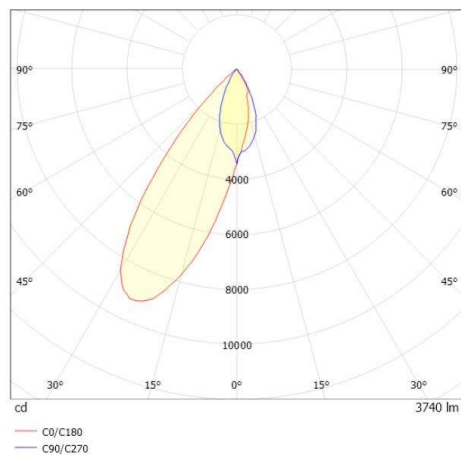

ARTIS

704-11211024306pv1

ARTIS 2 SINGLE SHELF TRACK TRACK SPOTLIGHT WITH 3 PH ADAPTER made of aluminium, black, similar to RAL 9005, high-efficiently vacuum deposited synthetic reflector beam reflector for gondola head, light output direct, swiveling 350°, tilting 30°, with converter, max. 1050mA, dimmability: Pulse-DALI, adapter/ceiling base black, IP20

DRAWING

TECHNICAL DETAILS

System perform. [W]	80
Bulb type	LED
Luminous flux [lm]	7490
Current sec. [mA]	1050
Colour temp. [K]	2700K
CRI	PREMIUM>90
Optics	vacuum deposited synthetic reflector
Designer	INHOUSE
Converter	with converter
Light output	direct
Beam angle [°]	Gondelkopf
Voltage [V]	220-240V 50/60Hz
Material	aluminium
Length [mm]	261
Width [mm]	85
Height [mm]	173
IP protection class	IP20
Voltage class	protection cl. I
Net weight [kg]	2,36
Colour lamp	black
RAL	9005
Colour adapter/ceiling base	black
EAN-Number	9010870136281
Lifetime [h]	L80 B10 50 000
Energy efficiency cl.	E
No. of luminaires B16A	50

LIGHT DISTRIBUTION CURVE

The values are rated values. Power and luminous flux are initially subject to a tolerance of +/- 10%. Colour temperature tolerance: +/- 150 K. The values apply to an ambient temperature of 25°C unless otherwise specified.