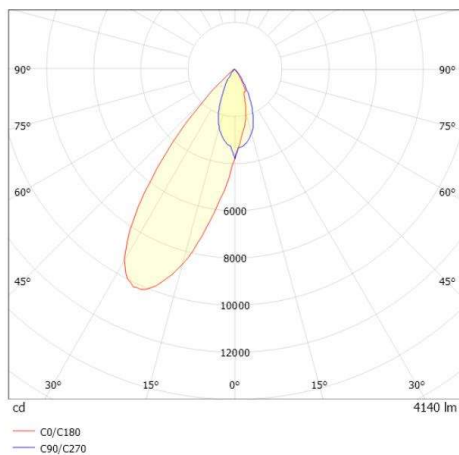

The values are rated values. Power and luminous flux are initially subject to a tolerance of +/- 10%. Colour temperature tolerance: +/- 150 K. The values apply to an ambient temperature of 25°C unless otherwise specified.