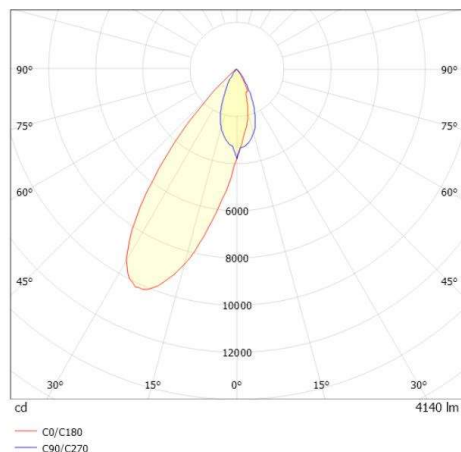

ARTIS

704-112110247060v1

ARTIS 2 SINGLE SHELF TRACK TRACK SPOTLIGHT WITH 3 PH ADAPTER made of aluminium, black, similar to RAL 9005, high-efficiently vacuum deposited synthetic reflector beam reflector for gondola head, light output direct, swiveling 350°, tilting 30°, with converter, max. 1050mA, dimmability: not dimmable, adapter/ceiling base black, IP20

DRAWING

TECHNICAL DETAILS

System perform. [W]	80
Bulb type	LED
Luminous flux [lm]	8280
Current sec. [mA]	1050
Colour temp. [K]	3500K
CRI	PREMIUM>90
Optics	vacuum deposited synthetic reflector
Designer	INHOUSE
Converter	with converter
Dimming	not dimmable
Light output	direct
Beam angle [°]	Gondelkopf
Voltage [V]	220-240V 50/60Hz
Material	aluminium
Length [mm]	261
Width [mm]	85
Height [mm]	163
IP protection class	IP20
Voltage class	protection cl. I
Net weight [kg]	2,26
Colour lamp	black
RAL	9005
Colour adapter/ceiling base	black
EAN-Number	9010870354302
Lifetime [h]	L80 B10 50 000
Energy efficiency cl.	E
No. of luminaires B16A	12

LIGHT DISTRIBUTION CURVE

The values are rated values. Power and luminous flux are initially subject to a tolerance of +/- 10%. Colour temperature tolerance: +/- 150 K. The values apply to an ambient temperature of 25°C unless otherwise specified.