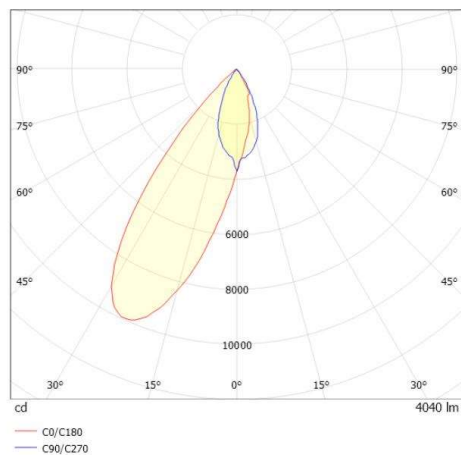

ARTIS

704-112110249050v1

ARTIS 2 SINGLE SHELF TRACK TRACK SPOTLIGHT WITH 3 PH ADAPTER made of aluminium, white, similar to RAL 9016, high-efficiently vacuum deposited synthetic reflector beam reflector for gondola head, light output direct, swiveling 350°, tilting 30°, with converter, max. 1050mA, dimmability: not dimmable, adapter/ceiling base white, IP20

DRAWING

TECHNICAL DETAILS

System perform. [W]	80
Bulb type	LED
Luminous flux [lm]	8400
Current sec. [mA]	1050
Colour temp. [K]	3000K
CRI	PREMIUM>90
Optics	vacuum deposited synthetic reflector
Designer	INHOUSE
Converter	with converter
Dimming	not dimmable
Light output	direct
Beam angle [°]	Gondelkopf
Voltage [V]	220-240V 50/60Hz
Material	aluminium
Length [mm]	261
Width [mm]	85
Height [mm]	163
IP protection class	IP20
Voltage class	protection cl. I
Net weight [kg]	2,27
Colour lamp	white
RAL	9016
Colour adapter/ceiling base	white
EAN-Number	9010870134362
Lifetime [h]	L80 B10 50 000
Energy efficiency cl.	E
No. of luminaires B16A	12

LIGHT DISTRIBUTION CURVE

The values are rated values. Power and luminous flux are initially subject to a tolerance of +/- 10%. Colour temperature tolerance: +/- 150 K. The values apply to an ambient temperature of 25°C unless otherwise specified.