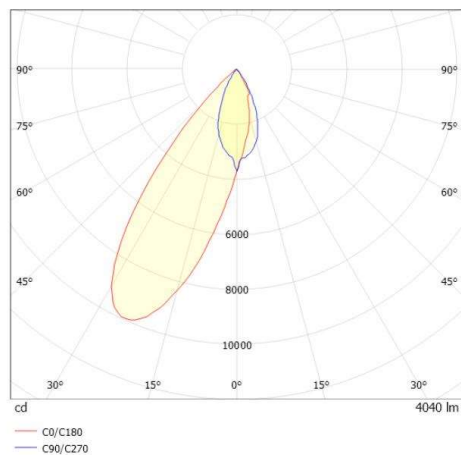

ARTIS

704-11211024905pv1

ARTIS 2 SINGLE SHELF TRACK TRACK SPOTLIGHT WITH 3 PH ADAPTER made of aluminium, white, similar to RAL 9016, high-efficiently vacuum deposited synthetic reflector beam reflector for gondola head, light output direct, swiveling 350°, tilting 30°, with converter, max. 1050mA, dimmability: Pulse-DALI, adapter/ceiling base white, IP20

DRAWING

TECHNICAL DETAILS

System perform. [W]	80
Bulb type	LED
Luminous flux [lm]	8400
Current sec. [mA]	1050
Colour temp. [K]	3000K
CRI	PREMIUM>90
Optics	vacuum deposited synthetic reflector
Designer	INHOUSE
Converter	with converter
Light output	direct
Beam angle [°]	Gondelkopf
Voltage [V]	220-240V 50/60Hz
Material	aluminium
Length [mm]	261
Width [mm]	85
Height [mm]	173
IP protection class	IP20
Voltage class	protection cl. I
Net weight [kg]	2,36
Colour lamp	white
RAL	9016
Colour adapter/ceiling base	white
EAN-Number	9010870134355
Lifetime [h]	L80 B10 50 000
Energy efficiency cl.	E
No. of luminaires B16A	25

LIGHT DISTRIBUTION CURVE

The values are rated values. Power and luminous flux are initially subject to a tolerance of +/- 10%. Colour temperature tolerance: +/- 150 K. The values apply to an ambient temperature of 25°C unless otherwise specified.