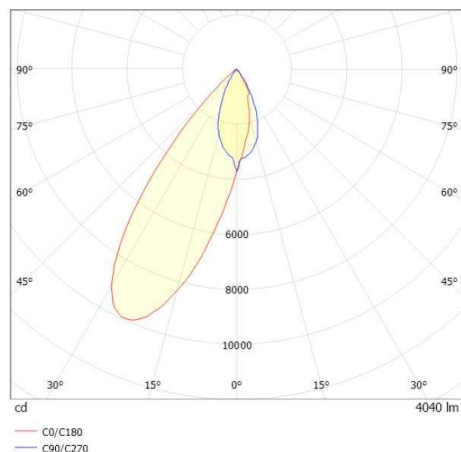

ARTIS

704-112110249060v1

ARTIS 2 SINGLE SHELF TRACK TRACK SPOTLIGHT WITH 3 PH ADAPTER made of aluminium, black, similar to RAL 9005,high-efficiently vacuum deposited synthetic reflector beam reflector for gondola head, light output direct, swiveling 350°, tilting 30°, with converter, max. 1050mA, dimmability: not dimmable, adapter/ceiling base black, IP20

DRAWING

TECHNICAL DETAILS

System perform. [W]	80
Bulb type	LED
Luminous flux [lm]	8400
Current sec. [mA]	1050
Colour temp. [K]	3000K
CRI	PREMIUM>90
Optics	vacuum deposited synthetic reflector
Designer	INHOUSE
Converter	with converter
Dimming	not dimmable
Light output	direct
Beam angle [°]	Gondelkopf
Voltage [V]	220-240V 50/60Hz
Material	aluminium
Length [mm]	261
Width [mm]	85
Height [mm]	163
IP protection class	IP20
Voltage class	protection cl. I
Net weight [kg]	2,26
Colour lamp	black
RAL	9005
Colour adapter/ceiling base	black
EAN-Number	9010870134393
Lifetime [h]	L80 B10 50 000
Energy efficiency cl.	E
No. of luminaires B16A	12

LIGHT DISTRIBUTION CURVE

The values are rated values. Power and luminous flux are initially subject to a tolerance of +/- 10%. Colour temperature tolerance: +/- 150 K. The values apply to an ambient temperature of 25°C unless otherwise specified.