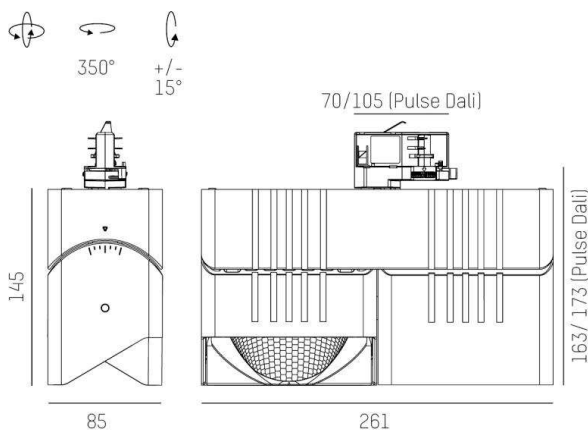

ARTIS

704-112110249060v1

ARTIS 2 SINGLE SHELF TRACK TRACK SPOTLIGHT WITH 3 PH ADAPTER made of aluminium, black, similar to RAL 9005,high-efficiently vacuum deposited synthetic reflector beam reflector for gondola head, light output direct, swiveling 350°, tilting 30°, with converter, max. 1050mA, dimmability: not dimmable, adapter/ceiling base black, IP20

DRAWING

TECHNICAL DETAILS

System perform. [W]	80
Bulb type	LED
Luminous flux [lm]	8400
Current sec. [mA]	1050
Colour temp. [K]	3000K
CRI	PREMIUM>90
Optics	vacuum deposited synthetic reflector
Designer	INHOUSE
Converter	with converter
Dimming	not dimmable
Light output	direct
Beam angle [°]	Gondelkopf
Voltage [V]	220-240V 50/60Hz
Material	aluminium
Length [mm]	261
Width [mm]	85
Height [mm]	163
IP protection class	IP20
Voltage class	protection cl. I
Net weight [kg]	2,26
Colour lamp	black
RAL	9005
Colour adapter/ceiling base	black
EAN-Number	9010870134393
Lifetime [h]	L80 B10 50 000
Energy efficiency cl.	E
No. of luminaires B16A	12

LIGHT DISTRIBUTION CURVE

The values are rated values. Power and luminous flux are initially subject to a tolerance of +/- 10%. Colour temperature tolerance: +/- 150 K. The values apply to an ambient temperature of 25°C unless otherwise specified.