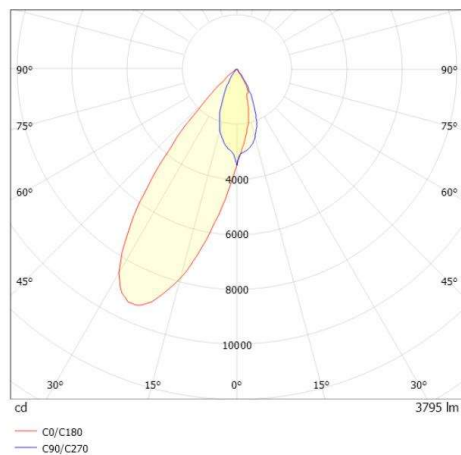

ARTIS

704-112110283050v1

ARTIS 2 SINGLE SHELF TRACK TRACK SPOTLIGHT WITH 3 PH ADAPTER made of aluminium, white, similar to RAL 9016, high-efficiently vacuum deposited synthetic reflector beam reflector for gondola head, light output direct, swiveling 350°, tilting 30°, with converter, max. 800mA, dimmability: not dimmable, adapter/ceiling base white, IP20

DRAWING

TECHNICAL DETAILS

System perform. [W]	64
Bulb type	LED
Luminous flux [lm]	6950
Current sec. [mA]	800
Colour temp. [K]	2700K
CRI	HE>90
Optics	vacuum deposited synthetic reflector
Designer	INHOUSE
Converter	with converter
Dimming	not dimmable
Light output	direct
Beam angle [°]	Gondelkopf
Voltage [V]	220-240V 50/60Hz
Material	aluminium
Length [mm]	261
Width [mm]	85
Height [mm]	163
IP protection class	IP20
Voltage class	protection cl. I
Net weight [kg]	2,07
Colour lamp	white
RAL	9016
Colour adapter/ceiling base	white
EAN-Number	9010870316485
Lifetime [h]	L80 B10 50 000
Energy efficiency cl.	D
No. of luminaires B16A	50

LIGHT DISTRIBUTION CURVE

The values are rated values. Power and luminous flux are initially subject to a tolerance of +/- 10%. Colour temperature tolerance: +/- 150 K. The values apply to an ambient temperature of 25°C unless otherwise specified.