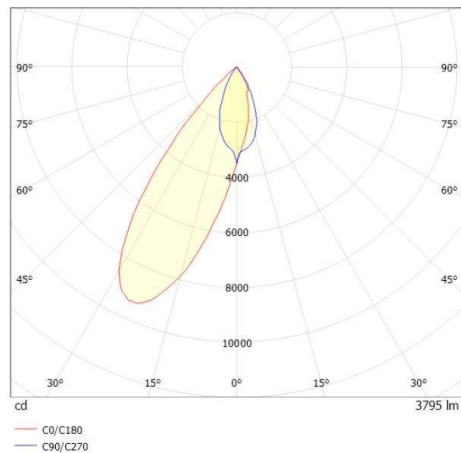

ARTIS

704-11211028305pv1

ARTIS 2 SINGLE SHELF TRACK TRACK SPOTLIGHT WITH 3 PH ADAPTER made of aluminium, white, similar to RAL 9016, high-efficiently vacuum deposited synthetic reflector beam reflector for gondola head, light output direct, swiveling 350°, tilting 30°, with converter, max. 800mA, dimmability: Pulse-DALI, adapter/ceiling base white, IP20

DRAWING

TECHNICAL DETAILS

System perform. [W]	64
Bulb type	LED
Luminous flux [lm]	6950
Current sec. [mA]	800
Colour temp. [K]	2700K
CRI	HE>90
Optics	vacuum deposited synthetic reflector
Designer	INHOUSE
Converter	with converter
Light output	direct
Beam angle [°]	Gondelkopf
Voltage [V]	220-240V 50/60Hz
Material	aluminium
Length [mm]	261
Width [mm]	85
Height [mm]	173
IP protection class	IP20
Voltage class	protection cl. I
Net weight [kg]	2,36
Colour lamp	white
RAL	9016
Colour adapter/ceiling base	white
EAN-Number	9010870316478
Lifetime [h]	L80 B10 50 000
Energy efficiency cl.	D
No. of luminaires B16A	25

LIGHT DISTRIBUTION CURVE

The values are rated values. Power and luminous flux are initially subject to a tolerance of +/- 10%. Colour temperature tolerance: +/- 150 K. The values apply to an ambient temperature of 25°C unless otherwise specified.