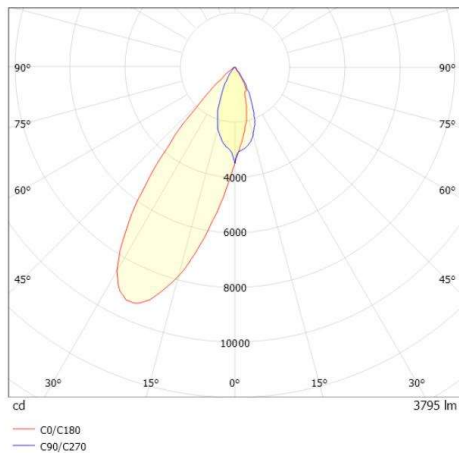

ARTIS

704-112110283060v1

ARTIS 2 SINGLE SHELF TRACK TRACK SPOTLIGHT WITH 3 PH ADAPTER made of aluminium, black, similar to RAL 9005, high-efficiently vacuum deposited synthetic reflector beam reflector for gondola head, light output direct, swiveling 350°, tilting 30°, with converter, max. 800mA, dimmability: not dimmable, adapter/ceiling base black, IP20

DRAWING

TECHNICAL DETAILS

System perform. [W]	64
Bulb type	LED
Luminous flux [lm]	6950
Current sec. [mA]	800
Colour temp. [K]	2700K
CRI	HE>90
Optics	vacuum deposited synthetic reflector
Designer	INHOUSE
Converter	with converter
Dimming	not dimmable
Light output	direct
Beam angle [°]	Gondelkopf
Voltage [V]	220-240V 50/60Hz
Material	aluminium
Length [mm]	261
Width [mm]	85
Height [mm]	163
IP protection class	IP20
Voltage class	protection cl. I
Net weight [kg]	2,07
Colour lamp	black
RAL	9005
Colour adapter/ceiling base	black
EAN-Number	9010870316515
Lifetime [h]	L80 B10 50 000
Energy efficiency cl.	D
No. of luminaires B16A	50

LIGHT DISTRIBUTION CURVE

The values are rated values. Power and luminous flux are initially subject to a tolerance of +/- 10%. Colour temperature tolerance: +/- 150 K. The values apply to an ambient temperature of 25°C unless otherwise specified.