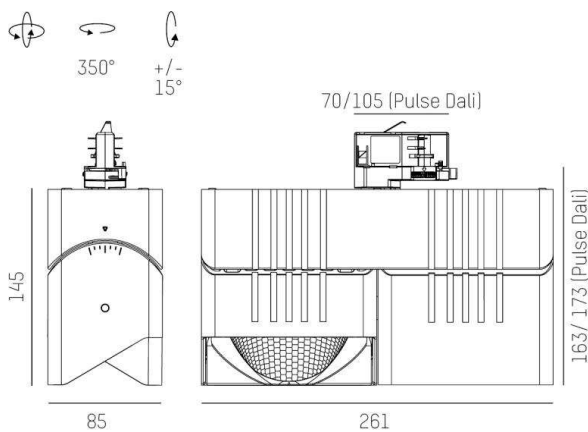

ARTIS

704-112110283060v1

ARTIS 2 SINGLE SHELF TRACK TRACK SPOTLIGHT WITH 3 PH ADAPTER made of aluminium, black, similar to RAL 9005, high-efficiently vacuum deposited synthetic reflector beam reflector for gondola head, light output direct, swiveling 350°, tilting 30°, with converter, max. 800mA, dimmability: not dimmable, adapter/ceiling base black, IP20

DRAWING

TECHNICAL DETAILS

System perform. [W]	64
Bulb type	LED
Luminous flux [lm]	6950
Current sec. [mA]	800
Colour temp. [K]	2700K
CRI	HE>90
Optics	vacuum deposited synthetic reflector
Designer	INHOUSE
Converter	with converter
Dimming	not dimmable
Light output	direct
Beam angle [°]	Gondelkopf
Voltage [V]	220-240V 50/60Hz
Material	aluminium
Length [mm]	261
Width [mm]	85
Height [mm]	163
IP protection class	IP20
Voltage class	protection cl. I
Net weight [kg]	2,07
Colour lamp	black
RAL	9005
Colour adapter/ceiling base	black
EAN-Number	9010870316515
Lifetime [h]	L80 B10 50 000
Energy efficiency cl.	D
No. of luminaires B16A	50

LIGHT DISTRIBUTION CURVE

The values are rated values. Power and luminous flux are initially subject to a tolerance of +/- 10%. Colour temperature tolerance: +/- 150 K. The values apply to an ambient temperature of 25°C unless otherwise specified.