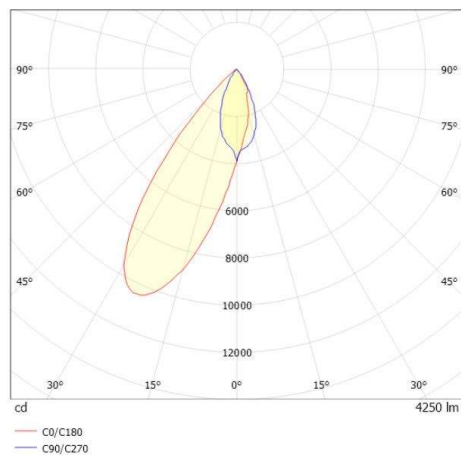

ARTIS

704-11211028405bv1

ARTIS 2 SINGLE SHELF TRACK SPOTLIGHT WITH 3 PH ADAPTER made of aluminium, white, similar to RAL 9016, high-efficiently vacuum deposited synthetic reflector beam reflector for gondola head, light output direct, swiveling 350°, tilting 30°, with converter, max. 800mA, dimmability: Smart bluetooth, adapter/ceiling base white, IP20

DRAWING

TECHNICAL DETAILS

System perform. [W]	64
Bulb type	LED
Luminous flux [lm]	7790
Current sec. [mA]	800
Colour temp. [K]	4000K
CRI	HE>90
Optics	vacuum deposited synthetic reflector
Designer	INHOUSE
Converter	with converter
Light output	direct
Beam angle [°]	Gondelkopf
Voltage [V]	220-240V 50/60Hz
Material	aluminium
Length [mm]	261
Width [mm]	85
Height [mm]	163
IP protection class	IP20
Voltage class	protection cl. I
Net weight [kg]	2,49
Colour lamp	white
RAL	9016
Colour adapter/ceiling base	white
EAN-Number	9010870316409
Lifetime [h]	L80 B10 50 000
Energy efficiency cl.	D
No. of luminaires B16A	25

LIGHT DISTRIBUTION CURVE

The values are rated values. Power and luminous flux are initially subject to a tolerance of +/- 10%. Colour temperature tolerance: +/- 150 K. The values apply to an ambient temperature of 25°C unless otherwise specified.