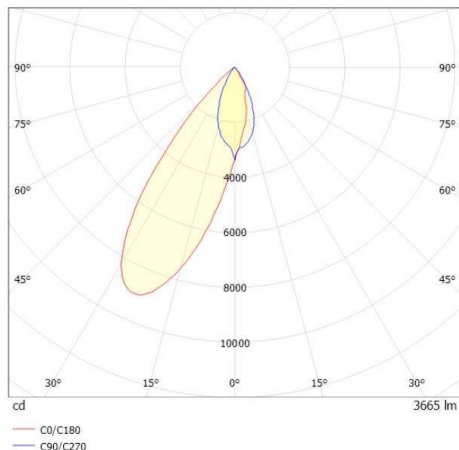

ARTIS

704-112110287050v1

ARTIS 2 SINGLE SHELF TRACK TRACK SPOTLIGHT WITH 3 PH ADAPTER made of aluminium, white, similar to RAL 9016, high-efficiently vacuum deposited synthetic reflector beam reflector for gondola head, light output direct, swiveling 350°, tilting 30°, with converter, max. 800mA, dimmability: not dimmable, adapter/ceiling base white, IP20

DRAWING

TECHNICAL DETAILS

System perform. [W]	64
Bulb type	LED
Luminous flux [lm]	7330
Current sec. [mA]	800
Colour temp. [K]	3500K
CRI	HE>90
Optics	vacuum deposited synthetic reflector
Designer	INHOUSE
Converter	with converter
Dimming	not dimmable
Light output	direct
Beam angle [°]	Gondelkopf
Voltage [V]	220-240V 50/60Hz
Material	aluminium
Length [mm]	261
Width [mm]	85
Height [mm]	163
IP protection class	IP20
Voltage class	protection cl. I
Net weight [kg]	2,07
Colour lamp	white
RAL	9016
Colour adapter/ceiling base	white
EAN-Number	9010870354937
Lifetime [h]	L80 B10 50 000
Energy efficiency cl.	D
No. of luminaires B16A	50

LIGHT DISTRIBUTION CURVE

The values are rated values. Power and luminous flux are initially subject to a tolerance of +/- 10%. Colour temperature tolerance: +/- 150 K. The values apply to an ambient temperature of 25°C unless otherwise specified.