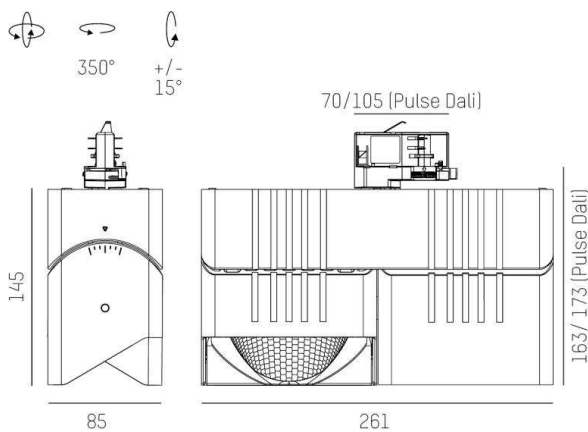

ARTIS

704-112110287050v1

ARTIS 2 SINGLE SHELF TRACK TRACK SPOTLIGHT WITH 3 PH ADAPTER made of aluminium, white, similar to RAL 9016, high-efficiently vacuum deposited synthetic reflector beam reflector for gondola head, light output direct, swiveling 350°, tilting 30°, with converter, max. 800mA, dimmability: not dimmable, adapter/ceiling base white, IP20

DRAWING

TECHNICAL DETAILS

System perform. [W]	64
Bulb type	LED
Luminous flux [lm]	7330
Current sec. [mA]	800
Colour temp. [K]	3500K
CRI	HE>90
Optics	vacuum deposited synthetic reflector
Designer	INHOUSE
Converter	with converter
Dimming	not dimmable
Light output	direct
Beam angle [°]	Gondelkopf
Voltage [V]	220-240V 50/60Hz
Material	aluminium
Length [mm]	261
Width [mm]	85
Height [mm]	163
IP protection class	IP20
Voltage class	protection cl. I
Net weight [kg]	2,07
Colour lamp	white
RAL	9016
Colour adapter/ceiling base	white
EAN-Number	9010870354937
Lifetime [h]	L80 B10 50 000
Energy efficiency cl.	D
No. of luminaires B16A	50

LIGHT DISTRIBUTION CURVE

The values are rated values. Power and luminous flux are initially subject to a tolerance of +/- 10%. Colour temperature tolerance: +/- 150 K. The values apply to an ambient temperature of 25°C unless otherwise specified.