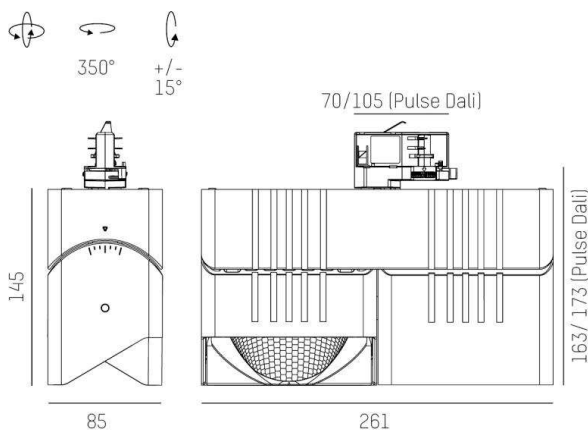

ARTIS

704-11211028705bv1

ARTIS 2 SINGLE SHELF TRACK TRACK SPOTLIGHT WITH 3 PH ADAPTER made of aluminium, white, similar to RAL 9016, high-efficiently vacuum deposited synthetic reflector beam reflector for gondola head, light output direct, swiveling 350°, tilting 30°, with converter, max. 800mA, dimmability: Smart bluetooth, adapter/ceiling base white, IP20

DRAWING

LIGHT DISTRIBUTION CURVE

TECHNICAL DETAILS

System perform. [W]	64
Bulb type	LED
Luminous flux [lm]	7330
Current sec. [mA]	800
Colour temp. [K]	3500K
CRI	HE>90
Optics	vacuum deposited synthetic reflector
Designer	INHOUSE
Converter	with converter
Light output	direct
Beam angle [°]	Gondelkopf
Voltage [V]	220-240V 50/60Hz
Material	aluminium
Length [mm]	261
Width [mm]	85
Height [mm]	163
IP protection class	IP20
Voltage class	protection cl. I
Net weight [kg]	2,49
Colour lamp	white
RAL	9016
Colour adapter/ceiling base	white
EAN-Number	9010870354913
Lifetime [h]	L80 B10 50 000
Energy efficiency cl.	D
No. of luminaires B16A	25