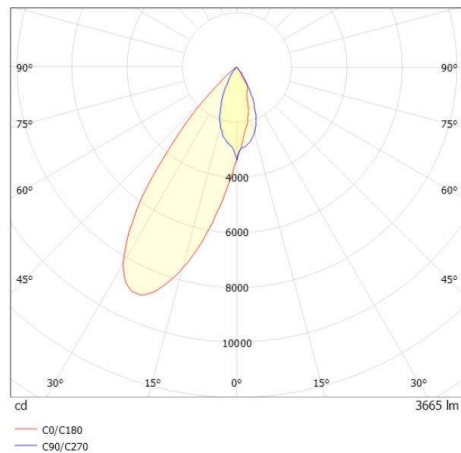

ARTIS

704-11211028705bv1

ARTIS 2 SINGLE SHELF TRACK TRACK SPOTLIGHT WITH 3 PH ADAPTER made of aluminium, white, similar to RAL 9016, high-efficiently vacuum deposited synthetic reflector beam reflector for gondola head, light output direct, swiveling 350°, tilting 30°, with converter, max. 800mA, dimmability: Smart bluetooth, adapter/ceiling base white, IP20

DRAWING

LIGHT DISTRIBUTION CURVE

TECHNICAL DETAILS

System perform. [W]	64
Bulb type	LED
Luminous flux [lm]	7330
Current sec. [mA]	800
Colour temp. [K]	3500K
CRI	HE>90
Optics	vacuum deposited synthetic reflector
Designer	INHOUSE
Converter	with converter
Light output	direct
Beam angle [°]	Gondelkopf
Voltage [V]	220-240V 50/60Hz
Material	aluminium
Length [mm]	261
Width [mm]	85
Height [mm]	163
IP protection class	IP20
Voltage class	protection cl. I
Net weight [kg]	2,49
Colour lamp	white
RAL	9016
Colour adapter/ceiling base	white
EAN-Number	9010870354913
Lifetime [h]	L80 B10 50 000
Energy efficiency cl.	D
No. of luminaires B16A	25