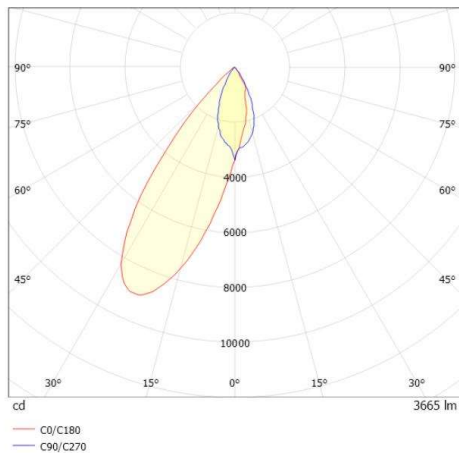

ARTIS

704-11211028705pv1

ARTIS 2 SINGLE SHELF TRACK TRACK SPOTLIGHT WITH 3 PH ADAPTER made of aluminium, white, similar to RAL 9016,high-efficiently vacuum deposited synthetic reflector beam reflector for gondola head, light output direct, swiveling 350°, tilting 30°, with converter, max. 800mA, dimmability: Pulse-DALI, adapter / ceiling base white, IP20

DRAWING

TECHNICAL DETAILS

System perform. [W]	64
Bulb type	LED
Luminous flux [lm]	7330
Current sec. [mA]	800
Colour temp. [K]	3500K
CRI	HE>90
Optics	vacuum deposited synthetic reflector
Designer	INHOUSE
Converter	with converter
Light output	direct
Beam angle [°]	Gondelkopf
Voltage [V]	220-240V 50/60Hz
Material	aluminium
Length [mm]	261
Width [mm]	85
Height [mm]	173
IP protection class	IP20
Voltage class	protection cl. I
Net weight [kg]	2,36
Colour lamp	white
RAL	9016
Colour adapter/ceiling base	white
EAN-Number	9010870354920
Lifetime [h]	L80 B10 50 000
Energy efficiency cl.	D
No. of luminaires B16A	25

LIGHT DISTRIBUTION CURVE

The values are rated values. Power and luminous flux are initially subject to a tolerance of +/- 10%. Colour temperature tolerance: +/- 150 K. The values apply to an ambient temperature of 25°C unless otherwise specified.