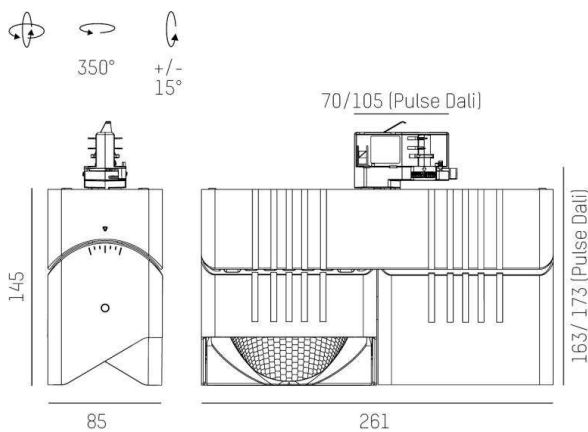

ARTIS

704-11211028705pv1

ARTIS 2 SINGLE SHELF TRACK TRACK SPOTLIGHT WITH 3 PH ADAPTER made of aluminium, white, similar to RAL 9016,high-efficiently vacuum deposited synthetic reflector beam reflector for gondola head, light output direct, swiveling 350°, tilting 30°, with converter, max. 800mA, dimmability: Pulse-DALI, adapter / ceiling base white, IP20

DRAWING

TECHNICAL DETAILS

System perform. [W]	64
Bulb type	LED
Luminous flux [lm]	7330
Current sec. [mA]	800
Colour temp. [K]	3500K
CRI	HE>90
Optics	vacuum deposited synthetic reflector
Designer	INHOUSE
Converter	with converter
Light output	direct
Beam angle [°]	Gondelkopf
Voltage [V]	220-240V 50/60Hz
Material	aluminium
Length [mm]	261
Width [mm]	85
Height [mm]	173
IP protection class	IP20
Voltage class	protection cl. I
Net weight [kg]	2,36
Colour lamp	white
RAL	9016
Colour adapter/ceiling base	white
EAN-Number	9010870354920
Lifetime [h]	L80 B10 50 000
Energy efficiency cl.	D
No. of luminaires B16A	25

LIGHT DISTRIBUTION CURVE

The values are rated values. Power and luminous flux are initially subject to a tolerance of +/- 10%. Colour temperature tolerance: +/- 150 K. The values apply to an ambient temperature of 25°C unless otherwise specified.