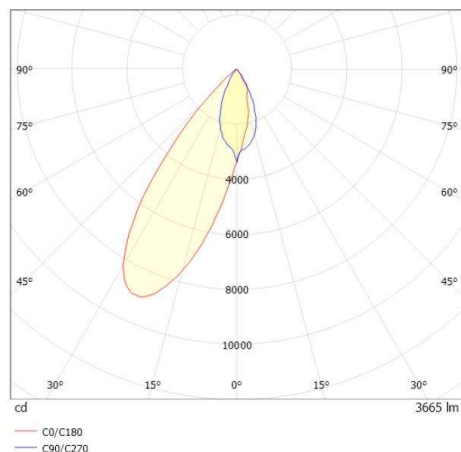

ARTIS

704-112110287060v1

ARTIS 2 SINGLE SHELF TRACK TRACK SPOTLIGHT WITH 3 PH ADAPTER made of aluminium, black, similar to RAL 9005,high-efficiently vacuum deposited synthetic reflector beam reflector for gondola head, light output direct, swiveling 350°, tilting 30°, with converter, max. 800mA, dimmability: not dimmable, adapter/ceiling base black, IP20

DRAWING

TECHNICAL DETAILS

System perform. [W]	64
Bulb type	LED
Luminous flux [lm]	7330
Current sec. [mA]	800
Colour temp. [K]	3500K
CRI	HE>90
Optics	vacuum deposited synthetic reflector
Designer	INHOUSE
Converter	with converter
Dimming	not dimmable
Light output	direct
Beam angle [°]	Gondelkopf
Voltage [V]	220-240V 50/60Hz
Material	aluminium
Length [mm]	261
Width [mm]	85
Height [mm]	163
IP protection class	IP20
Voltage class	protection cl. I
Net weight [kg]	2,07
Colour lamp	black
RAL	9005
Colour adapter/ceiling base	black
EAN-Number	9010870354982
Lifetime [h]	L80 B10 50 000
Energy efficiency cl.	D
No. of luminaires B16A	50

LIGHT DISTRIBUTION CURVE

The values are rated values. Power and luminous flux are initially subject to a tolerance of +/- 10%. Colour temperature tolerance: +/- 150 K. The values apply to an ambient temperature of 25°C unless otherwise specified.