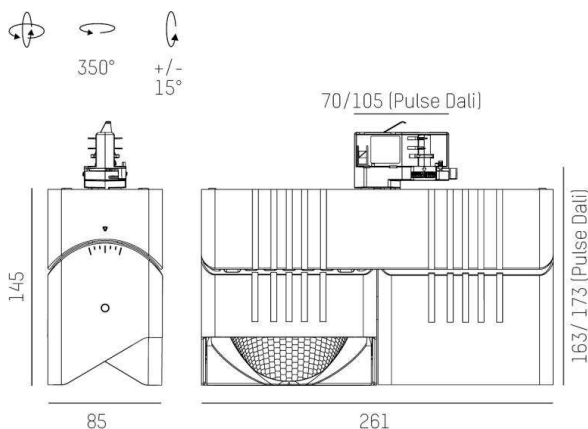

ARTIS

704-112110287060v1

ARTIS 2 SINGLE SHELF TRACK TRACK SPOTLIGHT WITH 3 PH ADAPTER made of aluminium, black, similar to RAL 9005,high-efficiently vacuum deposited synthetic reflector beam reflector for gondola head, light output direct, swiveling 350°, tilting 30°, with converter, max. 800mA, dimmability: not dimmable, adapter/ceiling base black, IP20

DRAWING

TECHNICAL DETAILS

System perform. [W]	64
Bulb type	LED
Luminous flux [lm]	7330
Current sec. [mA]	800
Colour temp. [K]	3500K
CRI	HE>90
Optics	vacuum deposited synthetic reflector
Designer	INHOUSE
Converter	with converter
Dimming	not dimmable
Light output	direct
Beam angle [°]	Gondelkopf
Voltage [V]	220-240V 50/60Hz
Material	aluminium
Length [mm]	261
Width [mm]	85
Height [mm]	163
IP protection class	IP20
Voltage class	protection cl. I
Net weight [kg]	2,07
Colour lamp	black
RAL	9005
Colour adapter/ceiling base	black
EAN-Number	9010870354982
Lifetime [h]	L80 B10 50 000
Energy efficiency cl.	D
No. of luminaires B16A	50

LIGHT DISTRIBUTION CURVE

The values are rated values. Power and luminous flux are initially subject to a tolerance of +/- 10%. Colour temperature tolerance: +/- 150 K. The values apply to an ambient temperature of 25°C unless otherwise specified.