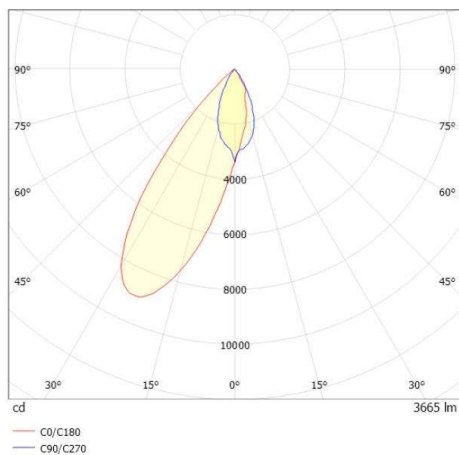

ARTIS

704-11211028706bv1

ARTIS 2 SINGLE SHELF TRACK TRACK SPOTLIGHT WITH 3 PH ADAPTER made of aluminium, black, similar to RAL 9005,high-efficiently vacuum deposited synthetic reflector beam reflector for gondola head, light output direct, swiveling 350°, tilting 30°, with converter, max. 800mA, dimmability: Smart bluetooth, adapter/ceiling base black, IP20

DRAWING

TECHNICAL DETAILS

System perform. [W]	64
Bulb type	LED
Luminous flux [lm]	7330
Current sec. [mA]	800
Colour temp. [K]	3500K
CRI	HE>90
Optics	vacuum deposited synthetic reflector
Designer	INHOUSE
Converter	with converter
Light output	direct
Beam angle [°]	Gondelkopf
Voltage [V]	220-240V 50/60Hz
Material	aluminium
Length [mm]	261
Width [mm]	85
Height [mm]	163
IP protection class	IP20
Voltage class	protection cl. I
Net weight [kg]	2,48
Colour lamp	black
RAL	9005
Colour adapter/ceiling base	black
EAN-Number	9010870354944
Lifetime [h]	L80 B10 50 000
Energy efficiency cl.	D
No. of luminaires B16A	25

LIGHT DISTRIBUTION CURVE

The values are rated values. Power and luminous flux are initially subject to a tolerance of +/- 10%. Colour temperature tolerance: +/- 150 K. The values apply to an ambient temperature of 25°C unless otherwise specified.