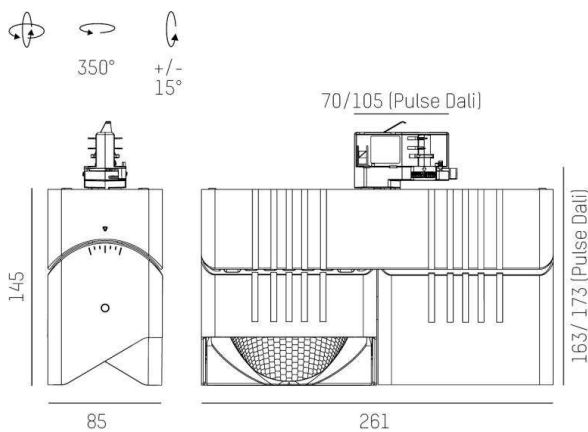

ARTIS

704-11211028706bv1

ARTIS 2 SINGLE SHELF TRACK TRACK SPOTLIGHT WITH 3 PH ADAPTER made of aluminium, black, similar to RAL 9005,high-efficiently vacuum deposited synthetic reflector beam reflector for gondola head, light output direct, swiveling 350°, tilting 30°, with converter, max. 800mA, dimmability: Smart bluetooth, adapter/ceiling base black, IP20

DRAWING

TECHNICAL DETAILS

System perform. [W]	64
Bulb type	LED
Luminous flux [lm]	7330
Current sec. [mA]	800
Colour temp. [K]	3500K
CRI	HE>90
Optics	vacuum deposited synthetic reflector
Designer	INHOUSE
Converter	with converter
Light output	direct
Beam angle [°]	Gondelkopf
Voltage [V]	220-240V 50/60Hz
Material	aluminium
Length [mm]	261
Width [mm]	85
Height [mm]	163
IP protection class	IP20
Voltage class	protection cl. I
Net weight [kg]	2,48
Colour lamp	black
RAL	9005
Colour adapter/ceiling base	black
EAN-Number	9010870354944
Lifetime [h]	L80 B10 50 000
Energy efficiency cl.	D
No. of luminaires B16A	25

LIGHT DISTRIBUTION CURVE

The values are rated values. Power and luminous flux are initially subject to a tolerance of +/- 10%. Colour temperature tolerance: +/- 150 K. The values apply to an ambient temperature of 25°C unless otherwise specified.