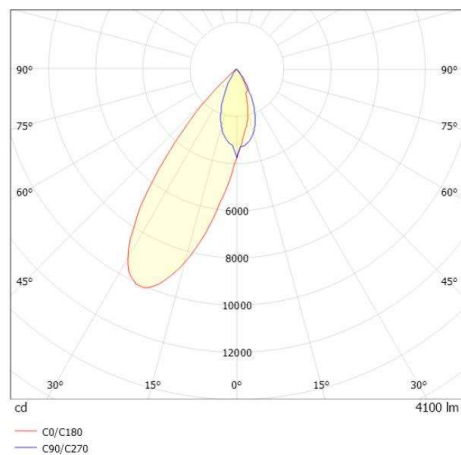

ARTIS

704-112110289050v1

ARTIS 2 SINGLE SHELF TRACK TRACK SPOTLIGHT WITH 3 PH ADAPTER made of aluminium, white, similar to RAL 9016, high-efficiently vacuum deposited synthetic reflector beam reflector for gondola head, light output direct, swiveling 350°, tilting 30°, with converter, max. 800mA, dimmability: not dimmable, adapter/ceiling base white, IP20

DRAWING

TECHNICAL DETAILS

System perform. [W]	64
Bulb type	LED
Luminous flux [lm]	7510
Current sec. [mA]	800
Colour temp. [K]	3000K
CRI	HE>90
Optics	vacuum deposited synthetic reflector
Designer	INHOUSE
Converter	with converter
Dimming	not dimmable
Light output	direct
Beam angle [°]	Gondelkopf
Voltage [V]	220-240V 50/60Hz
Material	aluminium
Length [mm]	261
Width [mm]	85
Height [mm]	163
IP protection class	IP20
Voltage class	protection cl. I
Net weight [kg]	2,07
Colour lamp	white
RAL	9016
Colour adapter/ceiling base	white
EAN-Number	9010870316546
Lifetime [h]	L80 B10 50 000
Energy efficiency cl.	D
No. of luminaires B16A	50

LIGHT DISTRIBUTION CURVE

The values are rated values. Power and luminous flux are initially subject to a tolerance of +/- 10%. Colour temperature tolerance: +/- 150 K. The values apply to an ambient temperature of 25°C unless otherwise specified.