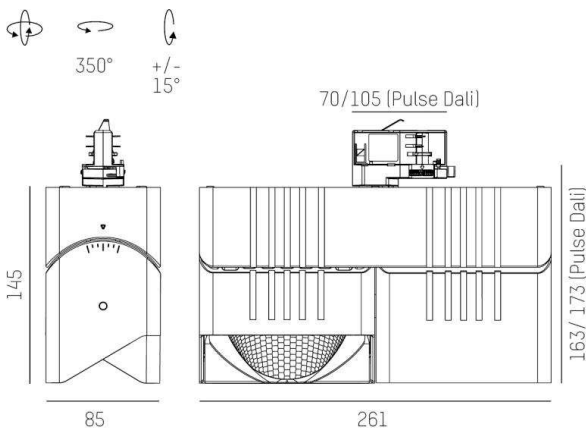

ARTIS

704-112110289060v1

ARTIS 2 SINGLE SHELF TRACK TRACK SPOTLIGHT WITH 3 PH ADAPTER made of aluminium, black, similar to RAL 9005, high-efficiently vacuum deposited synthetic reflector beam reflector for gondola head, light output direct, swiveling 350°, tilting 30°, with converter, max. 800mA, dimmability: not dimmable, adapter/ceiling base black, IP20

DRAWING

TECHNICAL DETAILS

System perform. [W]	64
Bulb type	LED
Luminous flux [lm]	7510
Current sec. [mA]	800
Colour temp. [K]	3000K
CRI	HE>90
Optics	vacuum deposited synthetic reflector
Designer	INHOUSE
Converter	with converter
Dimming	not dimmable
Light output	direct
Beam angle [°]	Gondelkopf
Voltage [V]	220-240V 50/60Hz
Material	aluminium
Length [mm]	261
Width [mm]	85
Height [mm]	163
IP protection class	IP20
Voltage class	protection cl. I
Net weight [kg]	2,07
Colour lamp	black
RAL	9005
Colour adapter/ceiling base	black
EAN-Number	9010870316577
Lifetime [h]	L80 B10 50 000
Energy efficiency cl.	D
No. of luminaires B16A	50

LIGHT DISTRIBUTION CURVE

The values are rated values. Power and luminous flux are initially subject to a tolerance of +/- 10%. Colour temperature tolerance: +/- 150 K. The values apply to an ambient temperature of 25°C unless otherwise specified.