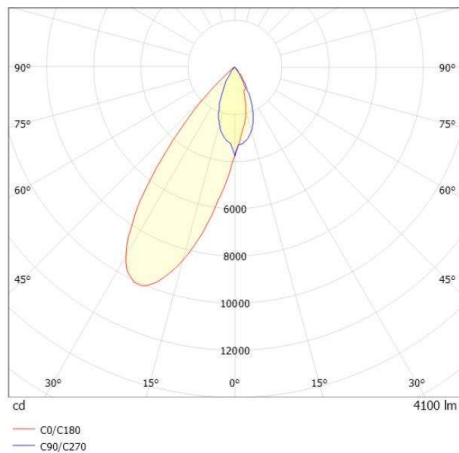

ARTIS

704-112110289060v1

ARTIS 2 SINGLE SHELF TRACK TRACK SPOTLIGHT WITH 3 PH ADAPTER made of aluminium, black, similar to RAL 9005, high-efficiently vacuum deposited synthetic reflector beam reflector for gondola head, light output direct, swiveling 350°, tilting 30°, with converter, max. 800mA, dimmability: not dimmable, adapter/ceiling base black, IP20

DRAWING

TECHNICAL DETAILS

System perform. [W]	64
Bulb type	LED
Luminous flux [lm]	7510
Current sec. [mA]	800
Colour temp. [K]	3000K
CRI	HE>90
Optics	vacuum deposited synthetic reflector
Designer	INHOUSE
Converter	with converter
Dimming	not dimmable
Light output	direct
Beam angle [°]	Gondelkopf
Voltage [V]	220-240V 50/60Hz
Material	aluminium
Length [mm]	261
Width [mm]	85
Height [mm]	163
IP protection class	IP20
Voltage class	protection cl. I
Net weight [kg]	2,07
Colour lamp	black
RAL	9005
Colour adapter/ceiling base	black
EAN-Number	9010870316577
Lifetime [h]	L80 B10 50 000
Energy efficiency cl.	D
No. of luminaires B16A	50

LIGHT DISTRIBUTION CURVE

The values are rated values. Power and luminous flux are initially subject to a tolerance of +/- 10%. Colour temperature tolerance: +/- 150 K. The values apply to an ambient temperature of 25°C unless otherwise specified.