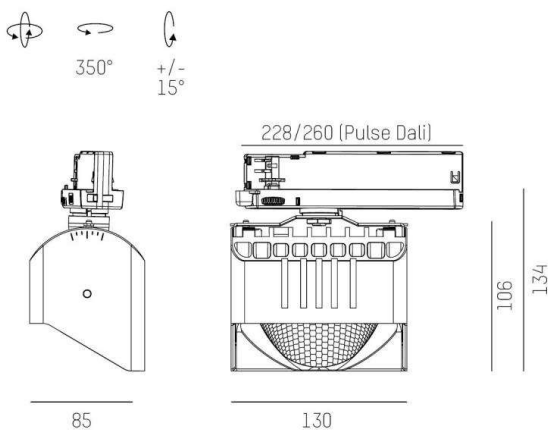

ARTIS

704-121010147050v1

ARTIS 1 TRACK TRACK SPOTLIGHT WITH 3 PH ADAPTER made of aluminium, white, similar to RAL 9016, high-efficiently vacuum deposited synthetic reflector beam asymmetric, light output direct, swiveling 350°, tilting 30°, with converter, max. 1050mA, dimmability: not dimmable, adapter/ceiling base white, IP20 with the option of attaching the Lightguider for lighting the 3rd level

DRAWING

TECHNICAL DETAILS

System perform. [W]	40
Bulb type	LED
Luminous flux [lm]	4520
Current sec. [mA]	1050
Colour temp. [K]	3500K
CRI	PREMIUM>90
Optics	vacuum deposited synthetic reflector
Designer	INHOUSE
Converter	with converter
Dimming	not dimmable
Light output	direct
Beam angle [°]	asymmetrisch
Voltage [V]	220-240V 50/60Hz
Material	aluminium
Length [mm]	171,5
Width [mm]	85
Height [mm]	134
IP protection class	IP20
Voltage class	protection cl. I
Net weight [kg]	0,80
Colour lamp	white
RAL	9016
Colour adapter/ceiling base	white
EAN-Number	9010870354326
Lifetime [h]	L80 B10 50 000
Energy efficiency cl.	E
No. of luminaires B16A	50

LIGHT DISTRIBUTION CURVE

The values are rated values. Power and luminous flux are initially subject to a tolerance of +/- 10%. Colour temperature tolerance: +/- 150 K. The values apply to an ambient temperature of 25°C unless otherwise specified.