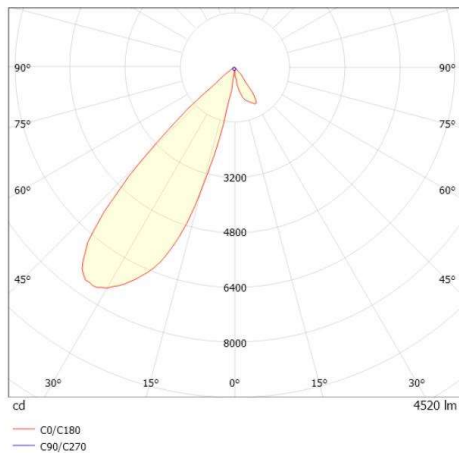

ARTIS

704-121010147050v1

ARTIS 1 TRACK TRACK SPOTLIGHT WITH 3 PH ADAPTER made of aluminium, white, similar to RAL 9016, high-efficiently vacuum deposited synthetic reflector beam asymmetric, light output direct, swiveling 350°, tilting 30°, with converter, max. 1050mA, dimmability: not dimmable, adapter/ceiling base white, IP20 with the option of attaching the Lightguider for lighting the 3rd level

DRAWING

TECHNICAL DETAILS

System perform. [W]	40
Bulb type	LED
Luminous flux [lm]	4520
Current sec. [mA]	1050
Colour temp. [K]	3500K
CRI	PREMIUM>90
Optics	vacuum deposited synthetic reflector
Designer	INHOUSE
Converter	with converter
Dimming	not dimmable
Light output	direct
Beam angle [°]	asymmetrisch
Voltage [V]	220-240V 50/60Hz
Material	aluminium
Length [mm]	171,5
Width [mm]	85
Height [mm]	134
IP protection class	IP20
Voltage class	protection cl. I
Net weight [kg]	0,80
Colour lamp	white
RAL	9016
Colour adapter/ceiling base	white
EAN-Number	9010870354326
Lifetime [h]	L80 B10 50 000
Energy efficiency cl.	E
No. of luminaires B16A	50

LIGHT DISTRIBUTION CURVE

The values are rated values. Power and luminous flux are initially subject to a tolerance of +/- 10%. Colour temperature tolerance: +/- 150 K. The values apply to an ambient temperature of 25°C unless otherwise specified.