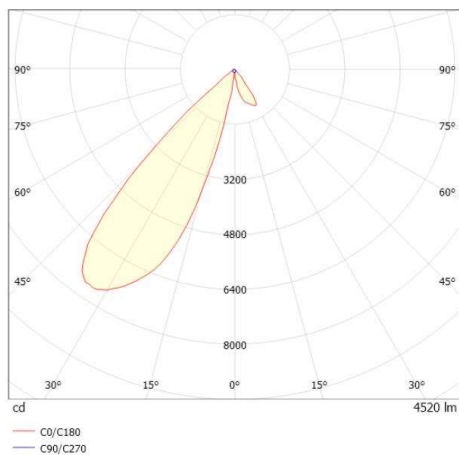

ARTIS

704-12101014705pv1

ARTIS 1 TRACK TRACK SPOTLIGHT WITH 3 PH ADAPTER made of aluminium, white, similar to RAL 9016, high-efficiently vacuum deposited synthetic reflector beam asymmetric, light output direct, swiveling 350°, tilting 30°, with converter, max. 1050mA, dimmability: Pulse-DALI, adapter/ceiling base white, IP20 with the option of attaching the Lightguider for lighting the 3rd level

DRAWING

LIGHT DISTRIBUTION CURVE

TECHNICAL DETAILS

System perform. [W]	40
Bulb type	LED
Luminous flux [lm]	4520
Current sec. [mA]	1050
Colour temp. [K]	3500K
CRI	PREMIUM>90
Optics	vacuum deposited synthetic reflector
Designer	INHOUSE
Converter	with converter
Light output	direct
Beam angle [°]	asymmetrisch
Voltage [V]	220-240V 50/60Hz
Material	aluminium
Length [mm]	171,5
Width [mm]	85
Height [mm]	134
IP protection class	IP20
Voltage class	protection cl. I
Net weight [kg]	0,84
Colour lamp	white
RAL	9016
Colour adapter/ceiling base	white
EAN-Number	9010870354319
Lifetime [h]	L80 B10 50 000
Energy efficiency cl.	E
No. of luminaires B16A	50