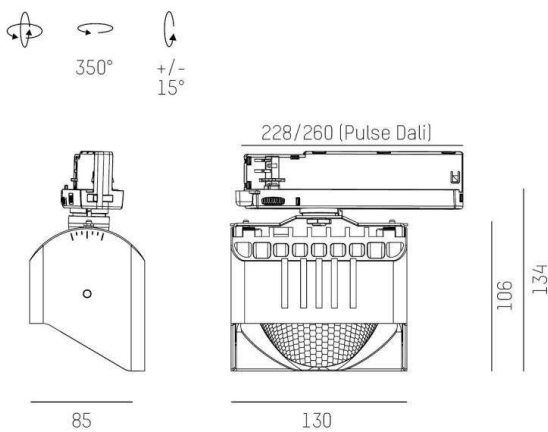

ARTIS

704-12101014705pv1

ARTIS 1 TRACK TRACK SPOTLIGHT WITH 3 PH ADAPTER made of aluminium, white, similar to RAL 9016, high-efficiently vacuum deposited synthetic reflector beam asymmetric, light output direct, swiveling 350°, tilting 30°, with converter, max. 1050mA, dimmability: Pulse-DALI, adapter/ceiling base white, IP20 with the option of attaching the Lightguider for lighting the 3rd level

DRAWING

LIGHT DISTRIBUTION CURVE

TECHNICAL DETAILS

System perform. [W]	40
Bulb type	LED
Luminous flux [lm]	4520
Current sec. [mA]	1050
Colour temp. [K]	3500K
CRI	PREMIUM>90
Optics	vacuum deposited synthetic reflector
Designer	INHOUSE
Converter	with converter
Light output	direct
Beam angle [°]	asymmetrisch
Voltage [V]	220-240V 50/60Hz
Material	aluminium
Length [mm]	171,5
Width [mm]	85
Height [mm]	134
IP protection class	IP20
Voltage class	protection cl. I
Net weight [kg]	0,84
Colour lamp	white
RAL	9016
Colour adapter/ceiling base	white
EAN-Number	9010870354319
Lifetime [h]	L80 B10 50 000
Energy efficiency cl.	E
No. of luminaires B16A	50