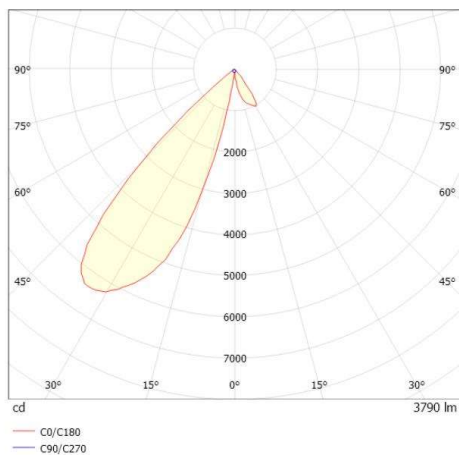

ARTIS

704-121010183050v1

ARTIS 1 TRACK TRACK SPOTLIGHT WITH 3 PH ADAPTER made of aluminium, white, similar to RAL 9016, high-efficiently vacuum deposited synthetic reflector beam asymmetric, light output direct, swiveling 350°, tilting 30°, with converter, max. 800mA, dimmability: not dimmable, adapter/ceiling base white, IP20 with the option of attaching the Lightguider for lighting the 3rd level

DRAWING

TECHNICAL DETAILS

System perform. [W]	32
Bulb type	LED
Luminous flux [lm]	3790
Current sec. [mA]	800
Colour temp. [K]	2700K
CRI	HE>90
Optics	vacuum deposited synthetic reflector
Designer	INHOUSE
Converter	with converter
Dimming	not dimmable
Light output	direct
Beam angle [°]	asymmetrisch
Voltage [V]	220-240V 50/60Hz
Material	aluminium
Length [mm]	171,5
Width [mm]	85
Height [mm]	134
IP protection class	IP20
Voltage class	protection cl. I
Net weight [kg]	0,80
Colour lamp	white
RAL	9016
Colour adapter/ceiling base	white
EAN-Number	9010870316638
Lifetime [h]	L80 B10 50 000
Energy efficiency cl.	D
No. of luminaires B16A	36

LIGHT DISTRIBUTION CURVE

The values are rated values. Power and luminous flux are initially subject to a tolerance of +/- 10%. Colour temperature tolerance: +/- 150 K. The values apply to an ambient temperature of 25°C unless otherwise specified.