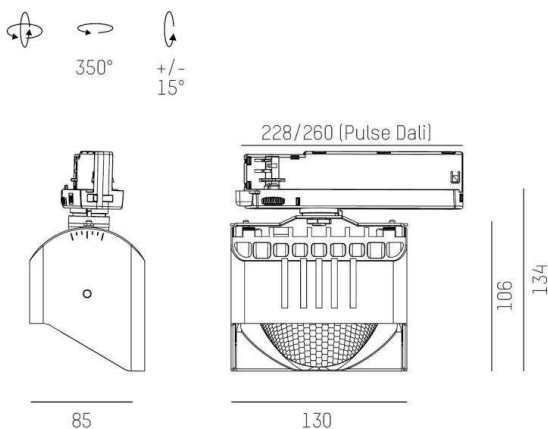

ARTIS

704-121010183050v1

ARTIS 1 TRACK TRACK SPOTLIGHT WITH 3 PH ADAPTER made of aluminium, white, similar to RAL 9016, high-efficiently vacuum deposited synthetic reflector beam asymmetric, light output direct, swiveling 350°, tilting 30°, with converter, max. 800mA, dimmability: not dimmable, adapter/ceiling base white, IP20 with the option of attaching the Lightguider for lighting the 3rd level

DRAWING

TECHNICAL DETAILS

System perform. [W]	32
Bulb type	LED
Luminous flux [lm]	3790
Current sec. [mA]	800
Colour temp. [K]	2700K
CRI	HE>90
Optics	vacuum deposited synthetic reflector
Designer	INHOUSE
Converter	with converter
Dimming	not dimmable
Light output	direct
Beam angle [°]	asymmetrisch
Voltage [V]	220-240V 50/60Hz
Material	aluminium
Length [mm]	171,5
Width [mm]	85
Height [mm]	134
IP protection class	IP20
Voltage class	protection cl. I
Net weight [kg]	0,80
Colour lamp	white
RAL	9016
Colour adapter/ceiling base	white
EAN-Number	9010870316638
Lifetime [h]	L80 B10 50 000
Energy efficiency cl.	D
No. of luminaires B16A	36

LIGHT DISTRIBUTION CURVE

The values are rated values. Power and luminous flux are initially subject to a tolerance of +/- 10%. Colour temperature tolerance: +/- 150 K. The values apply to an ambient temperature of 25°C unless otherwise specified.