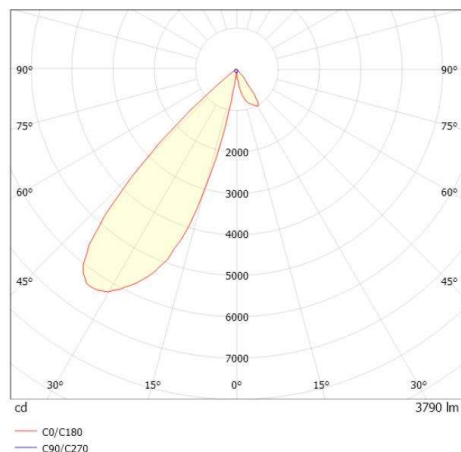

ARTIS

704-12101018305pv1

ARTIS 1 TRACK TRACK SPOTLIGHT WITH 3 PH ADAPTER made of aluminium, white, similar to RAL 9016, high-efficiently vacuum deposited synthetic reflector beam asymmetric, light output direct, swiveling 350°, tilting 30°, with converter, max. 800mA, dimmability: Pulse-DALI, adapter/ceiling base white, IP20 with the option of attaching the Lightguider for lighting the 3rd level

DRAWING

TECHNICAL DETAILS

System perform. [W]	32
Bulb type	LED
Luminous flux [lm]	3790
Current sec. [mA]	800
Colour temp. [K]	2700K
CRI	HE>90
Optics	vacuum deposited synthetic reflector
Designer	INHOUSE
Converter	with converter
Light output	direct
Beam angle [°]	asymmetrisch
Voltage [V]	220-240V 50/60Hz
Material	aluminium
Length [mm]	171,5
Width [mm]	85
Height [mm]	134
IP protection class	IP20
Voltage class	protection cl. I
Net weight [kg]	0,84
Colour lamp	white
RAL	9016
Colour adapter/ceiling base	white
EAN-Number	9010870316621
Lifetime [h]	L80 B10 50 000
Energy efficiency cl.	D
No. of luminaires B16A	50

LIGHT DISTRIBUTION CURVE

The values are rated values. Power and luminous flux are initially subject to a tolerance of +/- 10%. Colour temperature tolerance: +/- 150 K. The values apply to an ambient temperature of 25°C unless otherwise specified.