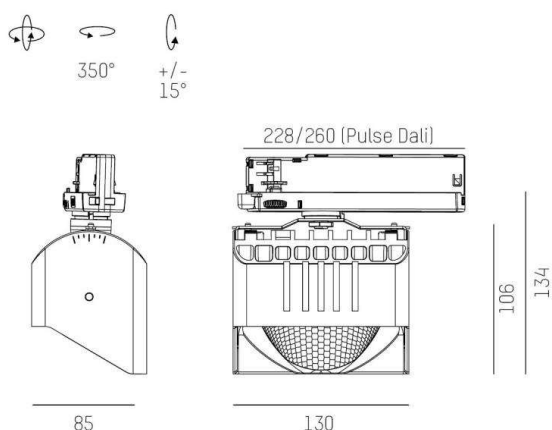

ARTIS

704-12101018305pv1

ARTIS 1 TRACK TRACK SPOTLIGHT WITH 3 PH ADAPTER made of aluminium, white, similar to RAL 9016, high-efficiently vacuum deposited synthetic reflector beam asymmetric, light output direct, swiveling 350°, tilting 30°, with converter, max. 800mA, dimmability: Pulse-DALI, adapter/ceiling base white, IP20 with the option of attaching the Lightguider for lighting the 3rd level

DRAWING

TECHNICAL DETAILS

System perform. [W]	32
Bulb type	LED
Luminous flux [lm]	3790
Current sec. [mA]	800
Colour temp. [K]	2700K
CRI	HE>90
Optics	vacuum deposited synthetic reflector
Designer	INHOUSE
Converter	with converter
Light output	direct
Beam angle [°]	asymmetrisch
Voltage [V]	220-240V 50/60Hz
Material	aluminium
Length [mm]	171,5
Width [mm]	85
Height [mm]	134
IP protection class	IP20
Voltage class	protection cl. I
Net weight [kg]	0,84
Colour lamp	white
RAL	9016
Colour adapter/ceiling base	white
EAN-Number	9010870316621
Lifetime [h]	L80 B10 50 000
Energy efficiency cl.	D
No. of luminaires B16A	50

LIGHT DISTRIBUTION CURVE

The values are rated values. Power and luminous flux are initially subject to a tolerance of +/- 10%. Colour temperature tolerance: +/- 150 K. The values apply to an ambient temperature of 25°C unless otherwise specified.