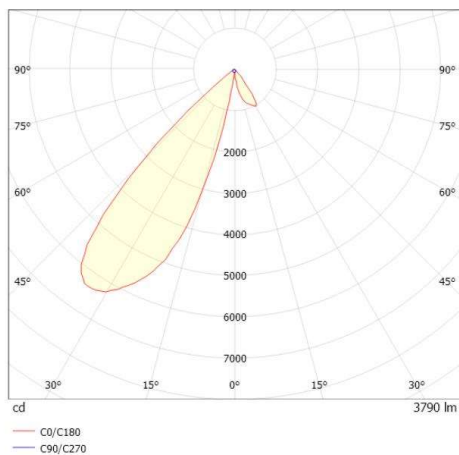

ARTIS

704-121010183060v1

ARTIS 1 TRACK TRACK SPOTLIGHT WITH 3 PH ADAPTER made of aluminium, black, similar to RAL 9005, high-efficiently vacuum deposited synthetic reflector beam asymmetric, light output direct, swiveling 350°, tilting 30°, with converter, max. 800mA, dimmability: not dimmable, adapter/ceiling base black, IP20 with the option of attaching the Lightguider for lighting the 3rd level

DRAWING

TECHNICAL DETAILS

System perform. [W]	32
Bulb type	LED
Luminous flux [lm]	3790
Current sec. [mA]	800
Colour temp. [K]	2700K
CRI	HE>90
Optics	vacuum deposited synthetic reflector
Designer	INHOUSE
Converter	with converter
Dimming	not dimmable
Light output	direct
Beam angle [°]	asymmetrisch
Voltage [V]	220-240V 50/60Hz
Material	aluminium
Length [mm]	171,5
Width [mm]	85
Height [mm]	134
IP protection class	IP20
Voltage class	protection cl. I
Net weight [kg]	0,80
Colour lamp	black
RAL	9005
Colour adapter/ceiling base	black
EAN-Number	9010870316652
Lifetime [h]	L80 B10 50 000
Energy efficiency cl.	D
No. of luminaires B16A	36

LIGHT DISTRIBUTION CURVE

The values are rated values. Power and luminous flux are initially subject to a tolerance of +/- 10%. Colour temperature tolerance: +/- 150 K. The values apply to an ambient temperature of 25°C unless otherwise specified.