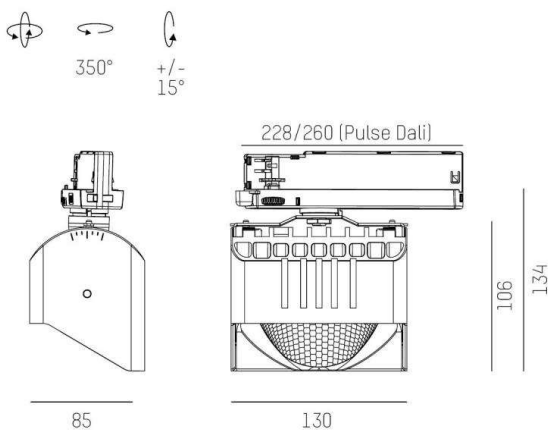

ARTIS

704-121010183060v1

ARTIS 1 TRACK TRACK SPOTLIGHT WITH 3 PH ADAPTER made of aluminium, black, similar to RAL 9005, high-efficiently vacuum deposited synthetic reflector beam asymmetric, light output direct, swiveling 350°, tilting 30°, with converter, max. 800mA, dimmability: not dimmable, adapter/ceiling base black, IP20 with the option of attaching the Lightguider for lighting the 3rd level

DRAWING

TECHNICAL DETAILS

System perform. [W]	32
Bulb type	LED
Luminous flux [lm]	3790
Current sec. [mA]	800
Colour temp. [K]	2700K
CRI	HE>90
Optics	vacuum deposited synthetic reflector
Designer	INHOUSE
Converter	with converter
Dimming	not dimmable
Light output	direct
Beam angle [°]	asymmetrisch
Voltage [V]	220-240V 50/60Hz
Material	aluminium
Length [mm]	171,5
Width [mm]	85
Height [mm]	134
IP protection class	IP20
Voltage class	protection cl. I
Net weight [kg]	0,80
Colour lamp	black
RAL	9005
Colour adapter/ceiling base	black
EAN-Number	9010870316652
Lifetime [h]	L80 B10 50 000
Energy efficiency cl.	D
No. of luminaires B16A	36

LIGHT DISTRIBUTION CURVE

The values are rated values. Power and luminous flux are initially subject to a tolerance of +/- 10%. Colour temperature tolerance: +/- 150 K. The values apply to an ambient temperature of 25°C unless otherwise specified.