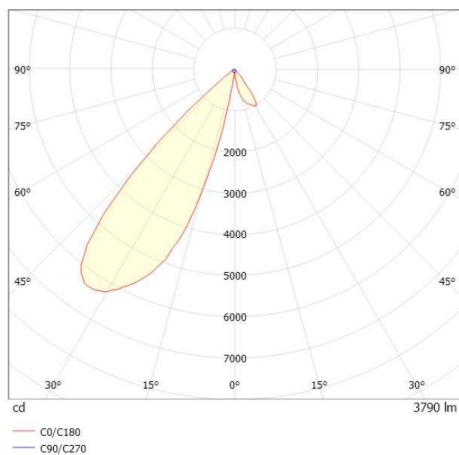

ARTIS

704-12101018306pv1

ARTIS 1 TRACK TRACK SPOTLIGHT WITH 3 PH ADAPTER made of aluminium, black, similar to RAL 9005, high-efficiently vacuum deposited synthetic reflector beam asymmetric, light output direct, swiveling 350°, tilting 30°, with converter, max. 800mA, dimmability: Pulse-DALI, adapter/ceiling base black, IP20 with the option of attaching the Lightguider for lighting the 3rd level

DRAWING

LIGHT DISTRIBUTION CURVE

TECHNICAL DETAILS

System perform. [W]	32
Bulb type	LED
Luminous flux [lm]	3790
Current sec. [mA]	800
Colour temp. [K]	2700K
CRI	HE>90
Optics	vacuum deposited synthetic reflector
Designer	INHOUSE
Converter	with converter
Light output	direct
Beam angle [°]	asymmetrisch
Voltage [V]	220-240V 50/60Hz
Material	aluminium
Length [mm]	171,5
Width [mm]	85
Height [mm]	134
IP protection class	IP20
Voltage class	protection cl. I
Net weight [kg]	0,85
Colour lamp	black
RAL	9005
Colour adapter/ceiling base	black
EAN-Number	9010870316645
Lifetime [h]	L80 B10 50 000
Energy efficiency cl.	D
No. of luminaires B16A	50