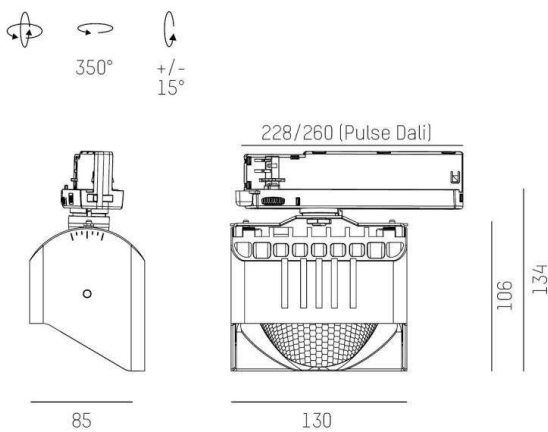

ARTIS

704-12101018306pv1

ARTIS 1 TRACK TRACK SPOTLIGHT WITH 3 PH ADAPTER made of aluminium, black, similar to RAL 9005, high-efficiently vacuum deposited synthetic reflector beam asymmetric, light output direct, swiveling 350°, tilting 30°, with converter, max. 800mA, dimmability: Pulse-DALI, adapter/ceiling base black, IP20 with the option of attaching the Lightguider for lighting the 3rd level

DRAWING

LIGHT DISTRIBUTION CURVE

TECHNICAL DETAILS

System perform. [W]	32
Bulb type	LED
Luminous flux [lm]	3790
Current sec. [mA]	800
Colour temp. [K]	2700K
CRI	HE>90
Optics	vacuum deposited synthetic reflector
Designer	INHOUSE
Converter	with converter
Light output	direct
Beam angle [°]	asymmetrisch
Voltage [V]	220-240V 50/60Hz
Material	aluminium
Length [mm]	171,5
Width [mm]	85
Height [mm]	134
IP protection class	IP20
Voltage class	protection cl. I
Net weight [kg]	0,85
Colour lamp	black
RAL	9005
Colour adapter/ceiling base	black
EAN-Number	9010870316645
Lifetime [h]	L80 B10 50 000
Energy efficiency cl.	D
No. of luminaires B16A	50