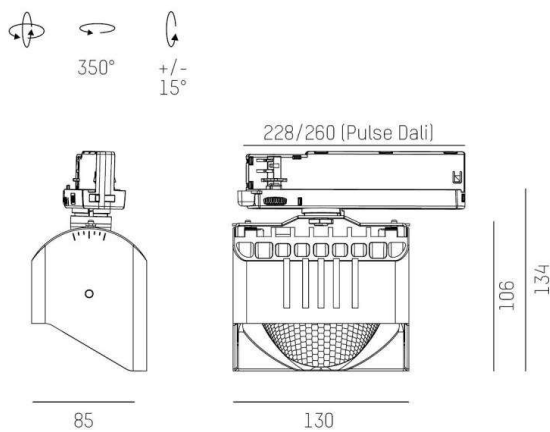

ARTIS

704-121010184050v1

ARTIS 1 TRACK TRACK SPOTLIGHT WITH 3 PH ADAPTER made of aluminium, white, similar to RAL 9016, high-efficiently vacuum deposited synthetic reflector beam asymmetric, light output direct, swiveling 350°, tilting 30°, with converter, max. 800mA, dimmability: not dimmable, adapter/ceiling base white, IP20 with the option of attaching the Lightguider for lighting the 3rd level

DRAWING

TECHNICAL DETAILS

System perform. [W]	32
Bulb type	LED
Luminous flux [lm]	4250
Current sec. [mA]	800
Colour temp. [K]	4000K
CRI	HE>90
Optics	vacuum deposited synthetic reflector
Designer	INHOUSE
Converter	with converter
Dimming	not dimmable
Light output	direct
Beam angle [°]	asymmetrisch
Voltage [V]	220-240V 50/60Hz
Material	aluminium
Length [mm]	171,5
Width [mm]	85
Height [mm]	134
IP protection class	IP20
Voltage class	protection cl. I
Net weight [kg]	0,80
Colour lamp	white
RAL	9016
Colour adapter/ceiling base	white
EAN-Number	9010870316591
Lifetime [h]	L80 B10 50 000
Energy efficiency cl.	D
No. of luminaires B16A	36

LIGHT DISTRIBUTION CURVE

The values are rated values. Power and luminous flux are initially subject to a tolerance of +/- 10%. Colour temperature tolerance: +/- 150 K. The values apply to an ambient temperature of 25°C unless otherwise specified.