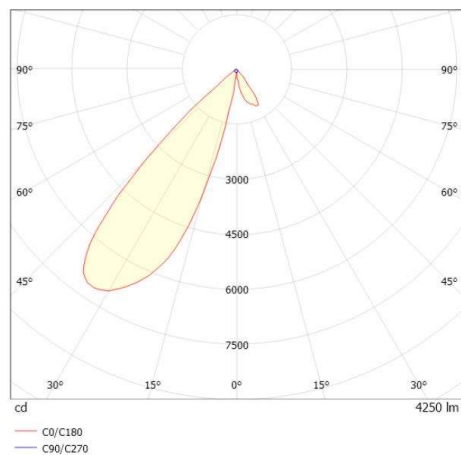

ARTIS

704-121010184050v1

ARTIS 1 TRACK TRACK SPOTLIGHT WITH 3 PH ADAPTER made of aluminium, white, similar to RAL 9016, high-efficiently vacuum deposited synthetic reflector beam asymmetric, light output direct, swiveling 350°, tilting 30°, with converter, max. 800mA, dimmability: not dimmable, adapter/ceiling base white, IP20 with the option of attaching the Lightguider for lighting the 3rd level

DRAWING

TECHNICAL DETAILS

System perform. [W]	32
Bulb type	LED
Luminous flux [lm]	4250
Current sec. [mA]	800
Colour temp. [K]	4000K
CRI	HE>90
Optics	vacuum deposited synthetic reflector
Designer	INHOUSE
Converter	with converter
Dimming	not dimmable
Light output	direct
Beam angle [°]	asymmetrisch
Voltage [V]	220-240V 50/60Hz
Material	aluminium
Length [mm]	171,5
Width [mm]	85
Height [mm]	134
IP protection class	IP20
Voltage class	protection cl. I
Net weight [kg]	0,80
Colour lamp	white
RAL	9016
Colour adapter/ceiling base	white
EAN-Number	9010870316591
Lifetime [h]	L80 B10 50 000
Energy efficiency cl.	D
No. of luminaires B16A	36

LIGHT DISTRIBUTION CURVE

The values are rated values. Power and luminous flux are initially subject to a tolerance of +/- 10%. Colour temperature tolerance: +/- 150 K. The values apply to an ambient temperature of 25°C unless otherwise specified.