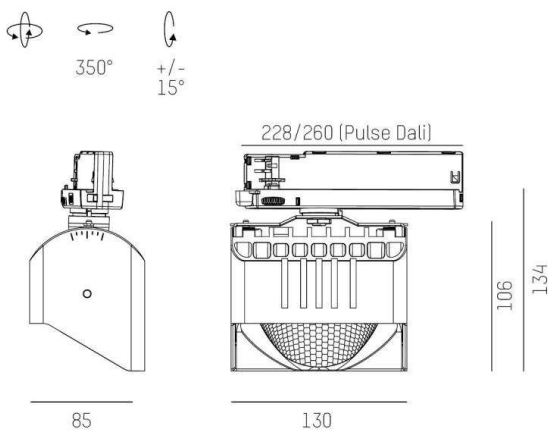

ARTIS

704-12101018405pv1

ARTIS 1 TRACK TRACK SPOTLIGHT WITH 3 PH ADAPTER made of aluminium, white, similar to RAL 9016, high-efficiently vacuum deposited synthetic reflector beam asymmetric, light output direct, swiveling 350°, tilting 30°, with converter, max. 800mA, dimmability: Pulse-DALI, adapter/ceiling base white, IP20 with the option of attaching the Lightguider for lighting the 3rd level

DRAWING

TECHNICAL DETAILS

System perform. [W]	32
Bulb type	LED
Luminous flux [lm]	4250
Current sec. [mA]	800
Colour temp. [K]	4000K
CRI	HE>90
Optics	vacuum deposited synthetic reflector
Designer	INHOUSE
Converter	with converter
Light output	direct
Beam angle [°]	asymmetrisch
Voltage [V]	220-240V 50/60Hz
Material	aluminium
Length [mm]	171,5
Width [mm]	85
Height [mm]	134
IP protection class	IP20
Voltage class	protection cl. I
Net weight [kg]	0,84
Colour lamp	white
RAL	9016
Colour adapter/ceiling base	white
EAN-Number	9010870316584
Lifetime [h]	L80 B10 50 000
Energy efficiency cl.	D
No. of luminaires B16A	50

LIGHT DISTRIBUTION CURVE

The values are rated values. Power and luminous flux are initially subject to a tolerance of +/- 10%. Colour temperature tolerance: +/- 150 K. The values apply to an ambient temperature of 25°C unless otherwise specified.