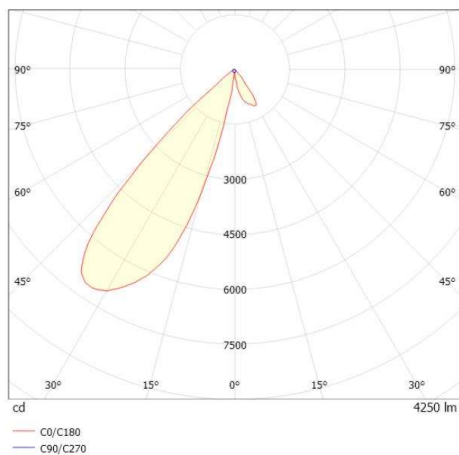

ARTIS

704-12101018405pv1

ARTIS 1 TRACK TRACK SPOTLIGHT WITH 3 PH ADAPTER made of aluminium, white, similar to RAL 9016, high-efficiently vacuum deposited synthetic reflector beam asymmetric, light output direct, swiveling 350°, tilting 30°, with converter, max. 800mA, dimmability: Pulse-DALI, adapter/ceiling base white, IP20 with the option of attaching the Lightguider for lighting the 3rd level

DRAWING

TECHNICAL DETAILS

System perform. [W]	32
Bulb type	LED
Luminous flux [lm]	4250
Current sec. [mA]	800
Colour temp. [K]	4000K
CRI	HE>90
Optics	vacuum deposited synthetic reflector
Designer	INHOUSE
Converter	with converter
Light output	direct
Beam angle [°]	asymmetrisch
Voltage [V]	220-240V 50/60Hz
Material	aluminium
Length [mm]	171,5
Width [mm]	85
Height [mm]	134
IP protection class	IP20
Voltage class	protection cl. I
Net weight [kg]	0,84
Colour lamp	white
RAL	9016
Colour adapter/ceiling base	white
EAN-Number	9010870316584
Lifetime [h]	L80 B10 50 000
Energy efficiency cl.	D
No. of luminaires B16A	50

LIGHT DISTRIBUTION CURVE

The values are rated values. Power and luminous flux are initially subject to a tolerance of +/- 10%. Colour temperature tolerance: +/- 150 K. The values apply to an ambient temperature of 25°C unless otherwise specified.