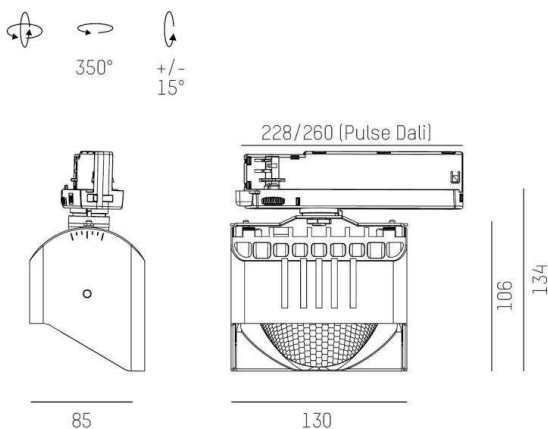

ARTIS

704-121010184060v1

ARTIS 1 TRACK TRACK SPOTLIGHT WITH 3 PH ADAPTER made of aluminium, black, similar to RAL 9005, high-efficiently vacuum deposited synthetic reflector beam asymmetric, light output direct, swiveling 350°, tilting 30°, with converter, max. 800mA, dimmability: not dimmable, adapter/ceiling base black, IP20 with the option of attaching the Lightguider for lighting the 3rd level

DRAWING

TECHNICAL DETAILS

System perform. [W]	32
Bulb type	LED
Luminous flux [lm]	4250
Current sec. [mA]	800
Colour temp. [K]	4000K
CRI	HE>90
Optics	vacuum deposited synthetic reflector
Designer	INHOUSE
Converter	with converter
Dimming	not dimmable
Light output	direct
Beam angle [°]	asymmetrisch
Voltage [V]	220-240V 50/60Hz
Material	aluminium
Length [mm]	171,5
Width [mm]	85
Height [mm]	134
IP protection class	IP20
Voltage class	protection cl. I
Net weight [kg]	0,80
Colour lamp	black
RAL	9005
Colour adapter/ceiling base	black
EAN-Number	9010870316614
Lifetime [h]	L80 B10 50 000
Energy efficiency cl.	D
No. of luminaires B16A	36

LIGHT DISTRIBUTION CURVE

The values are rated values. Power and luminous flux are initially subject to a tolerance of +/- 10%. Colour temperature tolerance: +/- 150 K. The values apply to an ambient temperature of 25°C unless otherwise specified.