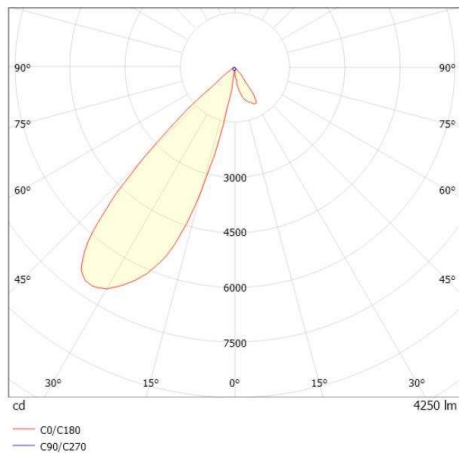

ARTIS

704-121010184060v1

ARTIS 1 TRACK TRACK SPOTLIGHT WITH 3 PH ADAPTER made of aluminium, black, similar to RAL 9005, high-efficiently vacuum deposited synthetic reflector beam asymmetric, light output direct, swiveling 350°, tilting 30°, with converter, max. 800mA, dimmability: not dimmable, adapter/ceiling base black, IP20 with the option of attaching the Lightguider for lighting the 3rd level

DRAWING

TECHNICAL DETAILS

System perform. [W]	32
Bulb type	LED
Luminous flux [lm]	4250
Current sec. [mA]	800
Colour temp. [K]	4000K
CRI	HE>90
Optics	vacuum deposited synthetic reflector
Designer	INHOUSE
Converter	with converter
Dimming	not dimmable
Light output	direct
Beam angle [°]	asymmetrisch
Voltage [V]	220-240V 50/60Hz
Material	aluminium
Length [mm]	171,5
Width [mm]	85
Height [mm]	134
IP protection class	IP20
Voltage class	protection cl. I
Net weight [kg]	0,80
Colour lamp	black
RAL	9005
Colour adapter/ceiling base	black
EAN-Number	9010870316614
Lifetime [h]	L80 B10 50 000
Energy efficiency cl.	D
No. of luminaires B16A	36

LIGHT DISTRIBUTION CURVE

The values are rated values. Power and luminous flux are initially subject to a tolerance of +/- 10%. Colour temperature tolerance: +/- 150 K. The values apply to an ambient temperature of 25°C unless otherwise specified.