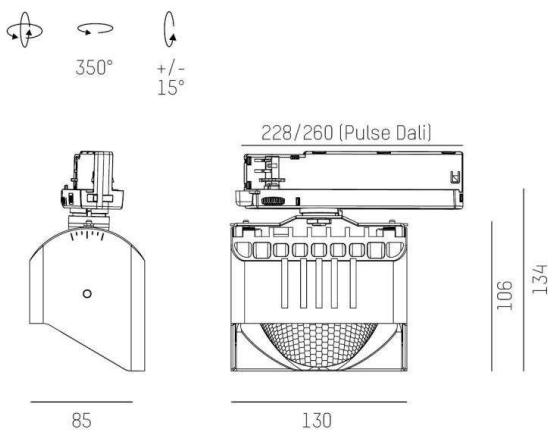

ARTIS

704-12101018406pv1

ARTIS 1 TRACK TRACK SPOTLIGHT WITH 3 PH ADAPTER made of aluminium, black, similar to RAL 9005, high-efficiently vacuum deposited synthetic reflector beam asymmetric, light output direct, swiveling 350°, tilting 30°, with converter, max. 800mA, dimmability: Pulse-DALI, adapter/ceiling base black, IP20 with the option of attaching the Lightguider for lighting the 3rd level

DRAWING

TECHNICAL DETAILS

System perform. [W]	32
Bulb type	LED
Luminous flux [lm]	4250
Current sec. [mA]	800
Colour temp. [K]	4000K
CRI	HE>90
Optics	vacuum deposited synthetic reflector
Designer	INHOUSE
Converter	with converter
Light output	direct
Beam angle [°]	asymmetrisch
Voltage [V]	220-240V 50/60Hz
Material	aluminium
Length [mm]	171,5
Width [mm]	85
Height [mm]	134
IP protection class	IP20
Voltage class	protection cl. I
Net weight [kg]	0,85
Colour lamp	black
RAL	9005
Colour adapter/ceiling base	black
EAN-Number	9010870316607
Lifetime [h]	L80 B10 50 000
Energy efficiency cl.	D
No. of luminaires B16A	50

LIGHT DISTRIBUTION CURVE

The values are rated values. Power and luminous flux are initially subject to a tolerance of +/- 10%. Colour temperature tolerance: +/- 150 K. The values apply to an ambient temperature of 25°C unless otherwise specified.