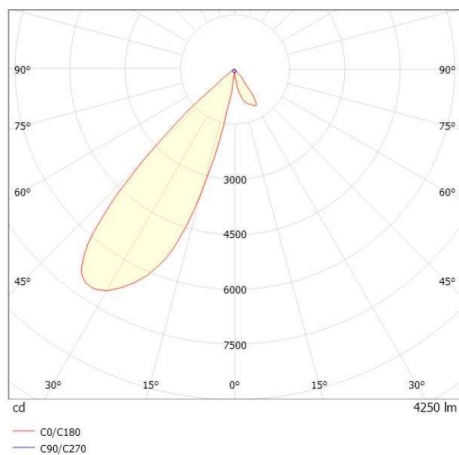

ARTIS

704-12101018406pv1

ARTIS 1 TRACK TRACK SPOTLIGHT WITH 3 PH ADAPTER made of aluminium, black, similar to RAL 9005, high-efficiently vacuum deposited synthetic reflector beam asymmetric, light output direct, swiveling 350°, tilting 30°, with converter, max. 800mA, dimmability: Pulse-DALI, adapter/ceiling base black, IP20 with the option of attaching the Lightguider for lighting the 3rd level

DRAWING

TECHNICAL DETAILS

System perform. [W]	32
Bulb type	LED
Luminous flux [lm]	4250
Current sec. [mA]	800
Colour temp. [K]	4000K
CRI	HE>90
Optics	vacuum deposited synthetic reflector
Designer	INHOUSE
Converter	with converter
Light output	direct
Beam angle [°]	asymmetrisch
Voltage [V]	220-240V 50/60Hz
Material	aluminium
Length [mm]	171,5
Width [mm]	85
Height [mm]	134
IP protection class	IP20
Voltage class	protection cl. I
Net weight [kg]	0,85
Colour lamp	black
RAL	9005
Colour adapter/ceiling base	black
EAN-Number	9010870316607
Lifetime [h]	L80 B10 50 000
Energy efficiency cl.	D
No. of luminaires B16A	50

LIGHT DISTRIBUTION CURVE

The values are rated values. Power and luminous flux are initially subject to a tolerance of +/- 10%. Colour temperature tolerance: +/- 150 K. The values apply to an ambient temperature of 25°C unless otherwise specified.