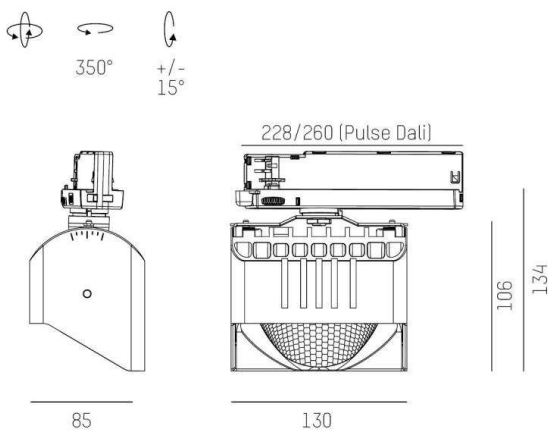

ARTIS

704-121010187050v1

ARTIS 1 TRACK TRACK SPOTLIGHT WITH 3 PH ADAPTER made of aluminium, white, similar to RAL 9016, high-efficiently vacuum deposited synthetic reflector beam asymmetric, light output direct, swiveling 350°, tilting 30°, with converter, max. 800mA, dimmability: not dimmable, adapter/ceiling base white, IP20 with the option of attaching the Lightguider for lighting the 3rd level

DRAWING

TECHNICAL DETAILS

System perform. [W]	32
Bulb type	LED
Luminous flux [lm]	4000
Current sec. [mA]	800
Colour temp. [K]	3500K
CRI	HE>90
Optics	vacuum deposited synthetic reflector
Designer	INHOUSE
Converter	with converter
Dimming	not dimmable
Light output	direct
Beam angle [°]	asymmetrisch
Voltage [V]	220-240V 50/60Hz
Material	aluminium
Length [mm]	171,5
Width [mm]	85
Height [mm]	134
IP protection class	IP20
Voltage class	protection cl. I
Net weight [kg]	0,80
Colour lamp	white
RAL	9016
Colour adapter/ceiling base	white
EAN-Number	9010870355002
Lifetime [h]	L80 B10 50 000
Energy efficiency cl.	D
No. of luminaires B16A	36

LIGHT DISTRIBUTION CURVE

The values are rated values. Power and luminous flux are initially subject to a tolerance of +/- 10%. Colour temperature tolerance: +/- 150 K. The values apply to an ambient temperature of 25°C unless otherwise specified.