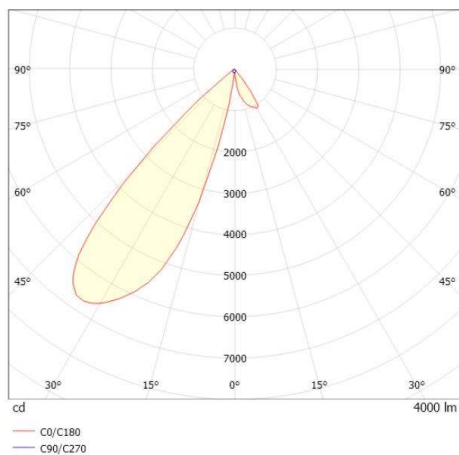

ARTIS

704-121010187050v1

ARTIS 1 TRACK TRACK SPOTLIGHT WITH 3 PH ADAPTER made of aluminium, white, similar to RAL 9016, high-efficiently vacuum deposited synthetic reflector beam asymmetric, light output direct, swiveling 350°, tilting 30°, with converter, max. 800mA, dimmability: not dimmable, adapter/ceiling base white, IP20 with the option of attaching the Lightguider for lighting the 3rd level

DRAWING

TECHNICAL DETAILS

System perform. [W]	32
Bulb type	LED
Luminous flux [lm]	4000
Current sec. [mA]	800
Colour temp. [K]	3500K
CRI	HE>90
Optics	vacuum deposited synthetic reflector
Designer	INHOUSE
Converter	with converter
Dimming	not dimmable
Light output	direct
Beam angle [°]	asymmetrisch
Voltage [V]	220-240V 50/60Hz
Material	aluminium
Length [mm]	171,5
Width [mm]	85
Height [mm]	134
IP protection class	IP20
Voltage class	protection cl. I
Net weight [kg]	0,80
Colour lamp	white
RAL	9016
Colour adapter/ceiling base	white
EAN-Number	9010870355002
Lifetime [h]	L80 B10 50 000
Energy efficiency cl.	D
No. of luminaires B16A	36

LIGHT DISTRIBUTION CURVE

The values are rated values. Power and luminous flux are initially subject to a tolerance of +/- 10%. Colour temperature tolerance: +/- 150 K. The values apply to an ambient temperature of 25°C unless otherwise specified.